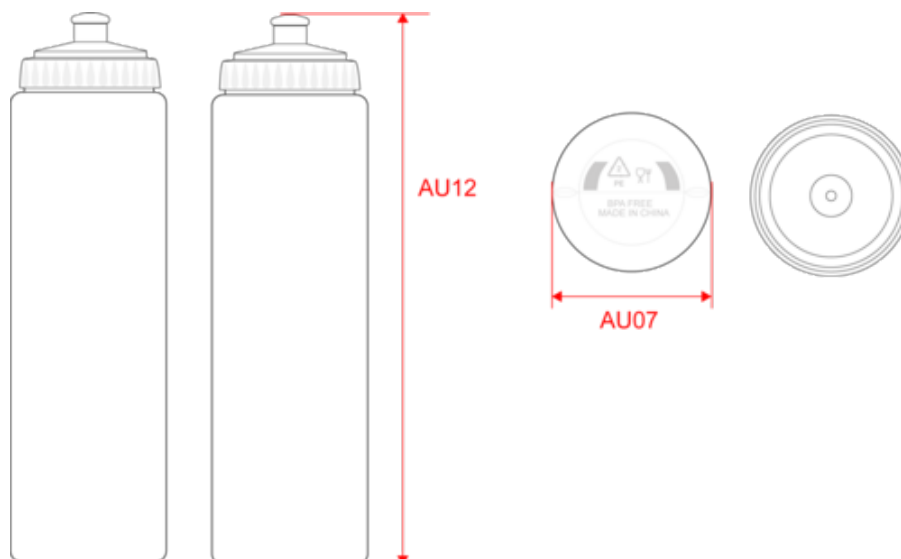

## Dimensioni

Measurements in cm	One Size
AU07 - Total width	7.50
AU12 - Total height	25.50