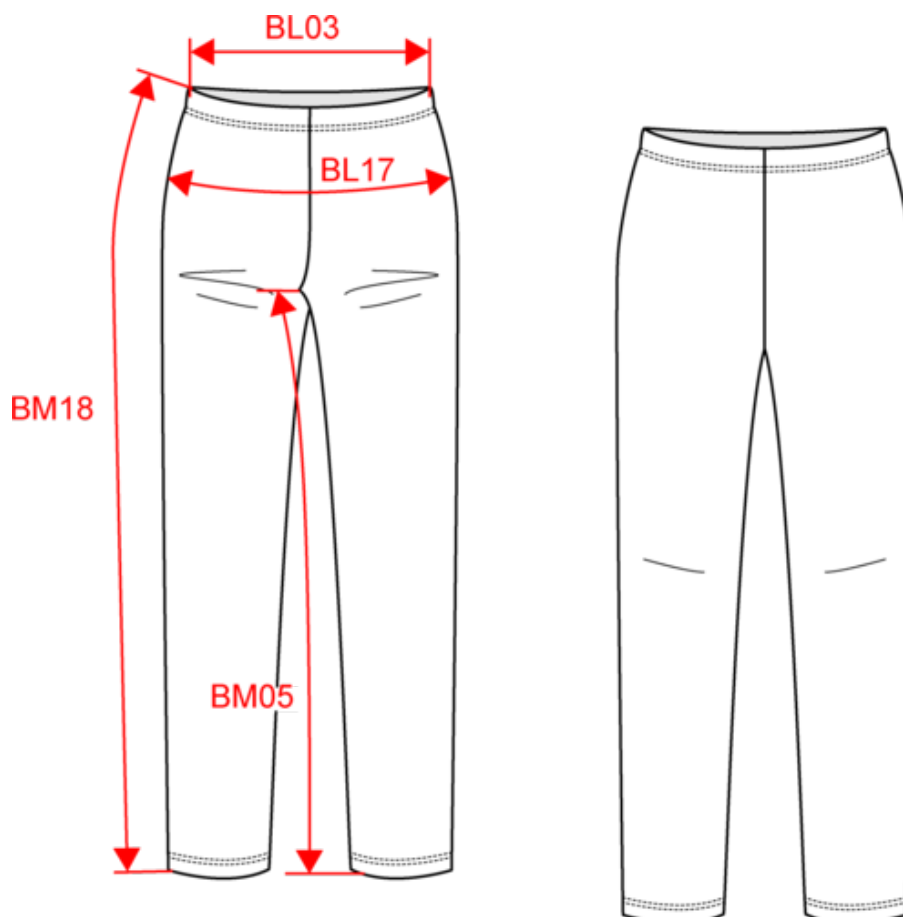

### Dimensioni

Measurements in cm	XS	S	M	L	XL
BL03 - 1/2 elasticated waist width relaxed (front over back)	28.00	31.00	34.00	37.00	40.00
BL17 - 1/2 hip width (measured parallel to waistband)	34.00	37.00	40.00	43.00	46.00
BM05 - Inseam length	65.00	65.50	66.00	66.50	67.00
BM18 - Side length (waistband included)	83.50	84.75	86.00	87.25	88.50