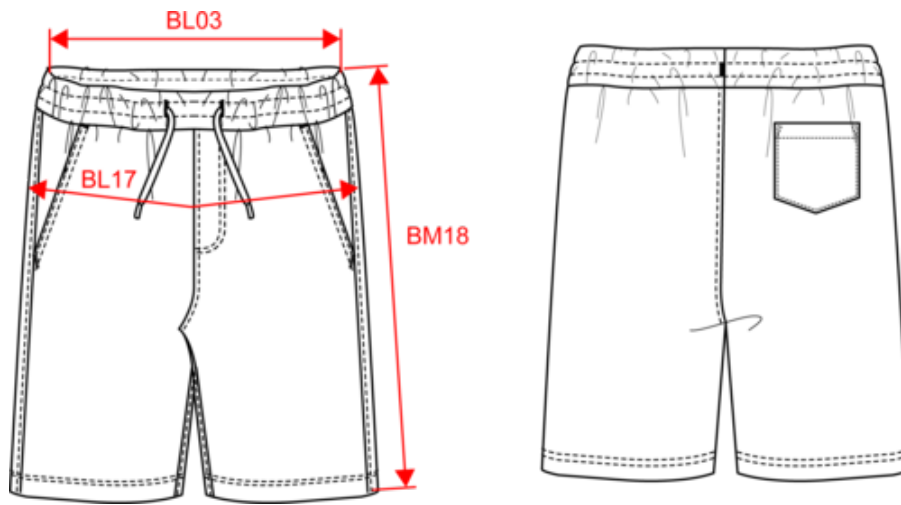

 210 g/m² 

Taglie

 XS S M L XL XXL 3XL

Informazioni complementari

Logistica

1

Paese d'origine

20

PT - Portogallo

Codice doganale

61046200

Colori

Certificazioni

Made with 80% Organic materials
EGL N°165651 / KARIBAN GROUP

Dimensioni

Measurements in cm	XS	S	M	L	XL	XXL	3XL
BL03 - 1/2 elasticated waist width relaxed (front over back)	31.00	34.00	37.00	40.00	43.00	46.00	49.00
BL17 - 1/2 hip width (measured parallel to waistband)	45.00	48.00	51.00	54.00	57.00	60.00	63.00
BM18 - Side length (waistband included)	39.00	40.00	41.00	42.00	43.00	44.00	45.00