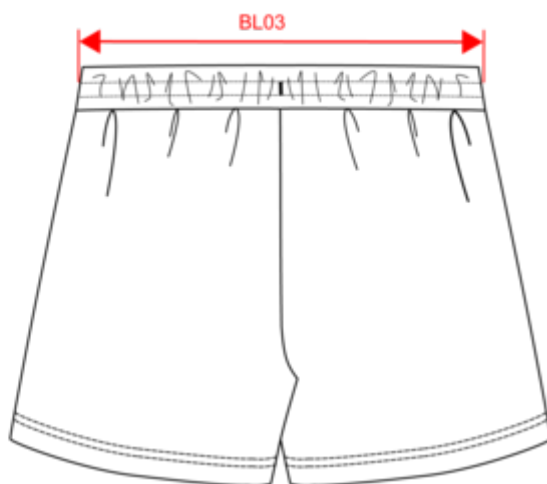

Codice doganale

61046200

Colori

Certificazioni

Dimensioni

Measurements in cm	XS	S	M	L	XL	XXL
BL03 - 1/2 elasticated waist width relaxed (front over back)	33.00	35.00	37.00	40.00	43.00	46.00
BM03 - Front crotch seam length (waistband included)	30.00	30.75	31.50	32.25	33.00	33.75
BM18 - Side length (waistband included)	28.50	29.25	30.00	30.75	31.50	32.25

Washed Parma
 RVB : 184,182,207
 Pantone C : 5305C
 Pantone TCX : 14-3911TCX

Washed Pomelo
 RVB : 174,98,83
 Pantone C : 7522C
 Pantone TCX : 17-1532TCX

Logistica

Sizes	Width (cm)	Height (cm)	Length (cm)	Net weight (kg)	Gross weight (kg)	Pieces/Box	Pieces/Bundle
XS	40.00	15.00	60.00	3.10	4.50000	20	1
S	40.00	15.00	60.00	3.26	4.66000	20	1
M	40.00	15.00	60.00	3.58	4.98000	20	1
L	40.00	15.00	60.00	3.70	5.10000	20	1
XL	40.00	15.00	60.00	3.92	5.32000	20	1
XXL	40.00	15.00	60.00	4.08	5.48000	20	1