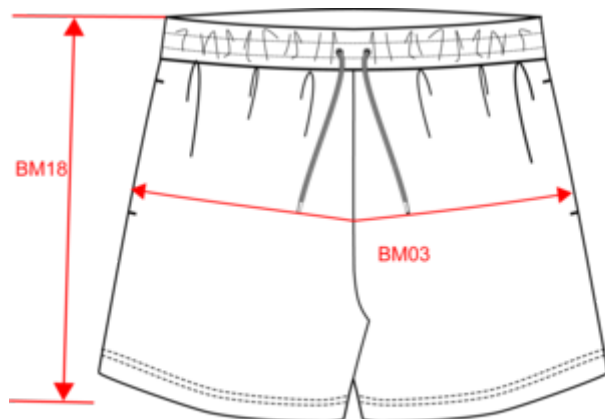

Codice doganale

61046200

Colori

Certificazioni

Dimensioni

Measurements in cm	XS	S	M	L	XL	XXL
BL03 - 1/2 elasticated waist width relaxed (front over back)	33.00	35.00	37.00	40.00	43.00	46.00
BM03 - Front crotch seam length (waistband included)	30.00	30.75	31.50	32.25	33.00	33.75
BM18 - Side length (waistband included)	28.50	29.25	30.00	30.75	31.50	32.25

Washed Parma
 RVB : 184,182,207
 Pantone C : 5305C
 Pantone TCX : 14-3911TCX

Washed Pomelo
 RVB : 174,98,83
 Pantone C : 7522C
 Pantone TCX : 17-1532TCX

Logistica

Sizes	Width (cm)	Height (cm)	Length (cm)	Net weight (kg)	Gross weight (kg)	Pieces/Box	Pieces/Bundle
XS	40.00	15.00	60.00	3.10	4.50000	20	1
S	40.00	15.00	60.00	3.26	4.66000	20	1
M	40.00	15.00	60.00	3.58	4.98000	20	1
L	40.00	15.00	60.00	3.70	5.10000	20	1
XL	40.00	15.00	60.00	3.92	5.32000	20	1
XXL	40.00	15.00	60.00	4.08	5.48000	20	1