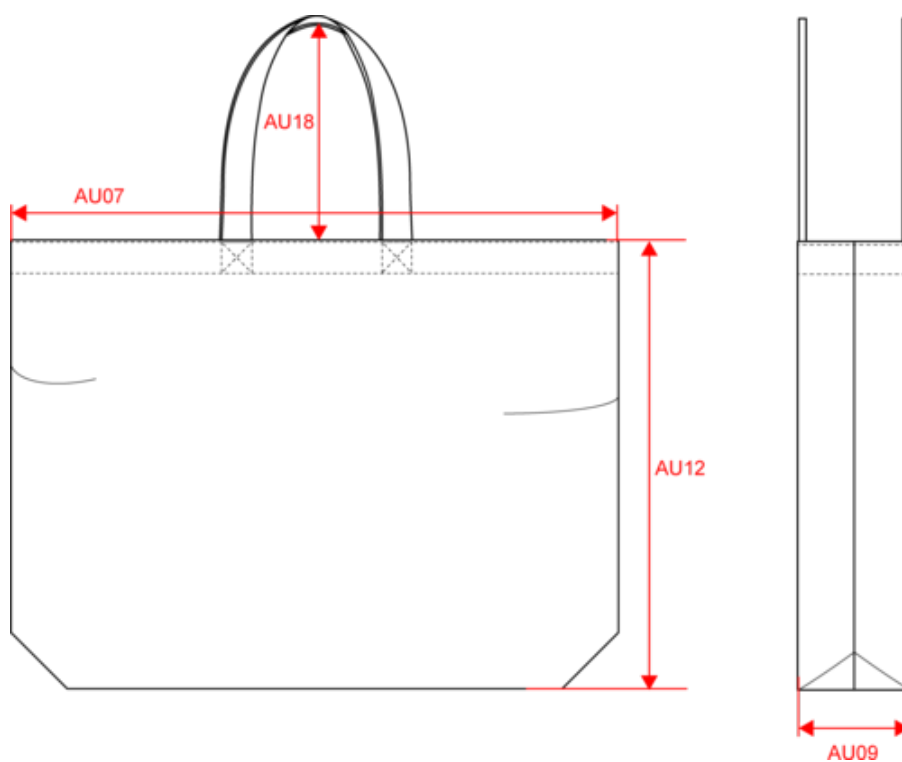

### Certificazioni

Dimensioni

Measurements in cm	One Size
AU07 - Total width	60.00
AU09 - Depth of bottom part	16.00
AU12 - Total height	50.00
AU18 - Shoulder straps total height	25.00

Informazioni colori