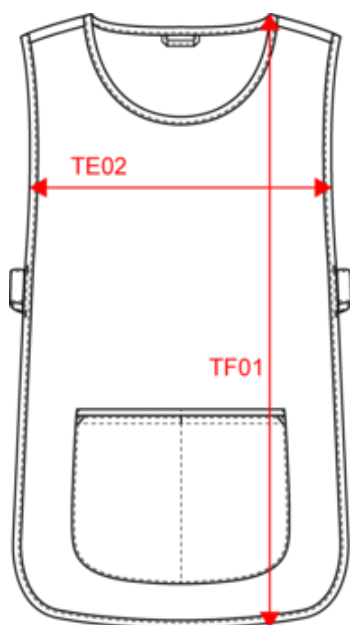

## Dimensioni

Measurements in cm	S/M	L/XL	XXL/3XL
TE02 - 1/2 chest width at armhole bottom line	40.00	46.00	52.00
TF01 - Total height from HSP	74.00	78.00	82.00