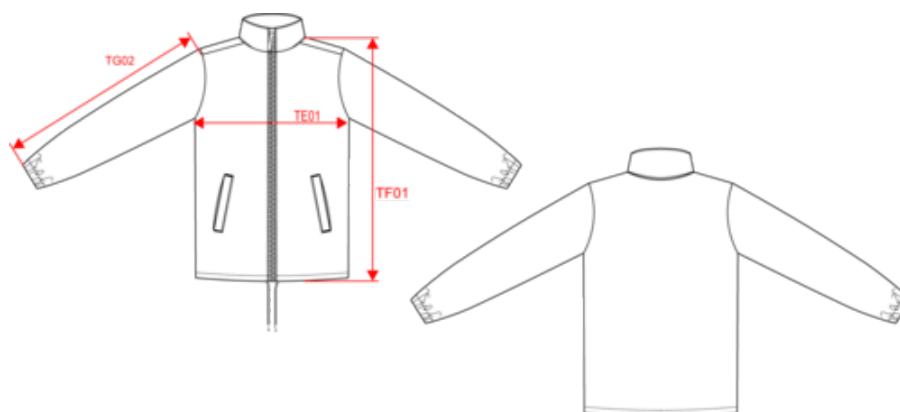

## Dimensioni

Measurements in cm	XS	S	M	L	XL	XXL	3XL
TE01 - 1/2 chest width at 1.5cm below armhole	55.00	58.00	61.00	64.00	67.00	70.00	73.00
TF01 - Total height from HSP	75.50	77.50	79.50	81.50	83.50	85.50	87.50
TG02 - Long sleeve length	60.00	61.50	63.00	64.50	66.00	67.50	69.00