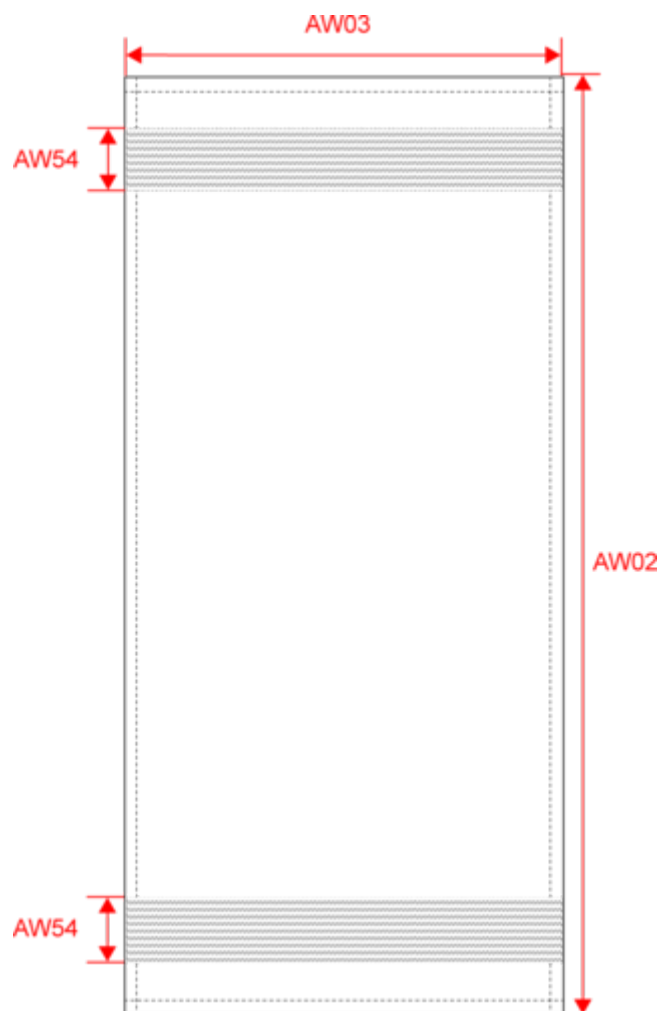

## Dimensioni

Measurements in cm	One Size
AW02 - Total height	160.00
AW03 - Total width	100.00
AW54 - Hauteur liteau	5.25