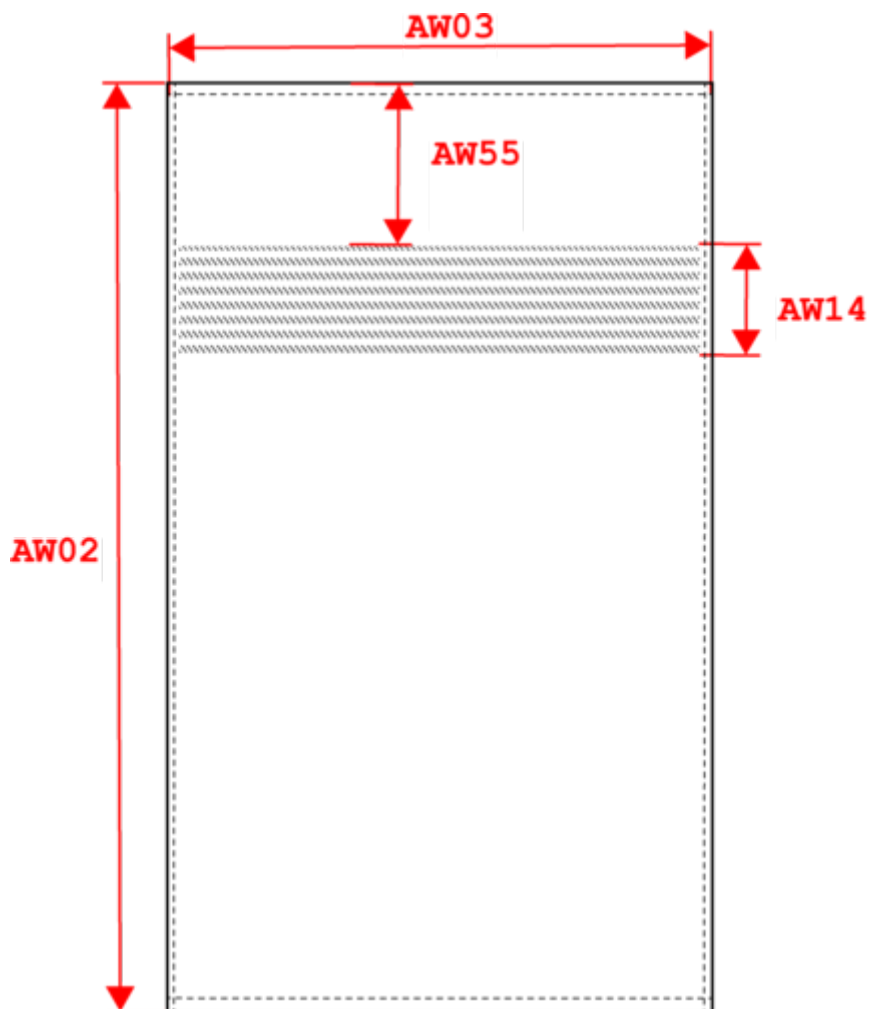

## Dimensioni

Measurements in cm	One Size
AW02 - Total height	100.00
AW03 - Total width	50.00
AW14 - Finishing height	8.00
AW55 - Position liteau du bord	9.00