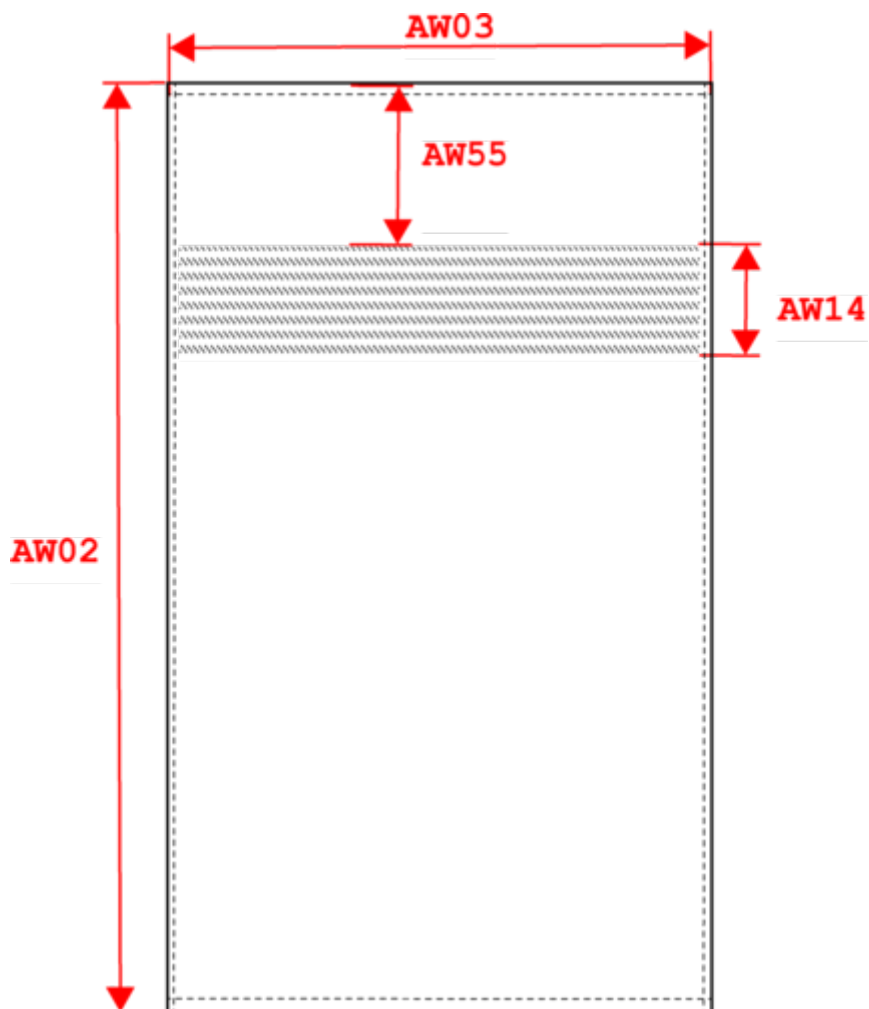

Paese d'origine

Codice doganale

KARIBAN

K111

Asciugamano da spiaggia

Dimensioni

Measurements in cm	One Size
AW02 - Total height	150.00
AW03 - Total width	100.00
AW14 - Finishing height	8.00
AW55 - Position litem du bord	9.00

Logistica  1  20

Sizes	Width (cm)	Height (cm)	Length (cm)	Net weight (kg)	Gross weight (kg)	Pieces/Box	Pieces/Bundle
One Size	60.00	50.00	40.00	14.6	15.8	20	1