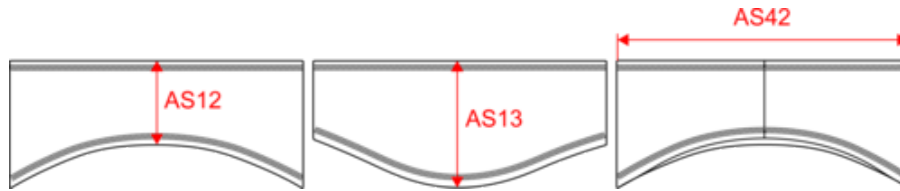

Informazioni complementari

Logistica

Paese d'origine

CN - Cina

Codice doganale

61178010

KP874

Fascia in pile

Dimensioni

Measurements in cm	51 cm	55 cm
AS12 - Front height	8.00	8.00
AS13 - Side height	11.00	11.00
	25.50	27.50

KP874

Fascia in pile

Informazioni colori

Black

RVB : 35,35,37
Pantone C : Black
Pantone TCX : 19-4004TCX

Dark Grey

RVB : 63,60,60
Pantone C : 447C
Pantone TCX : 19-0000TCX

Navy

RVB : 41,46,56
Pantone C : 433C
Pantone TCX : 19-4012TCX

Logistic:  25  300

Sizes	Width (cm)	Height (cm)	Length (cm)	Net weight (kg)	Gross weight (kg)	Pieces/Box	Pieces/Bundle
51 cm	40.00	38.00	60.00	7	8	300	0
55 cm	40.00	38.00	60.00	7	8	300	0