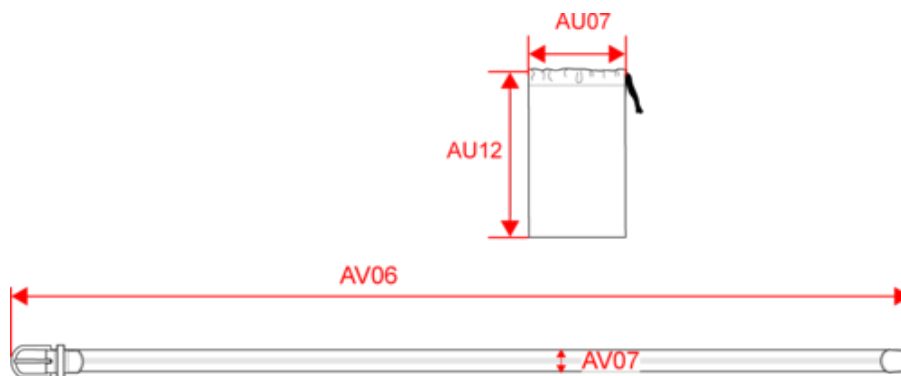

### Dimensioni

Measurements in cm	One Size
AU07 - Total width	8.00
AU12 - Total height	17.00
AV06 - Belt length	109.00
AV07 - Belt height	3.20

KP805