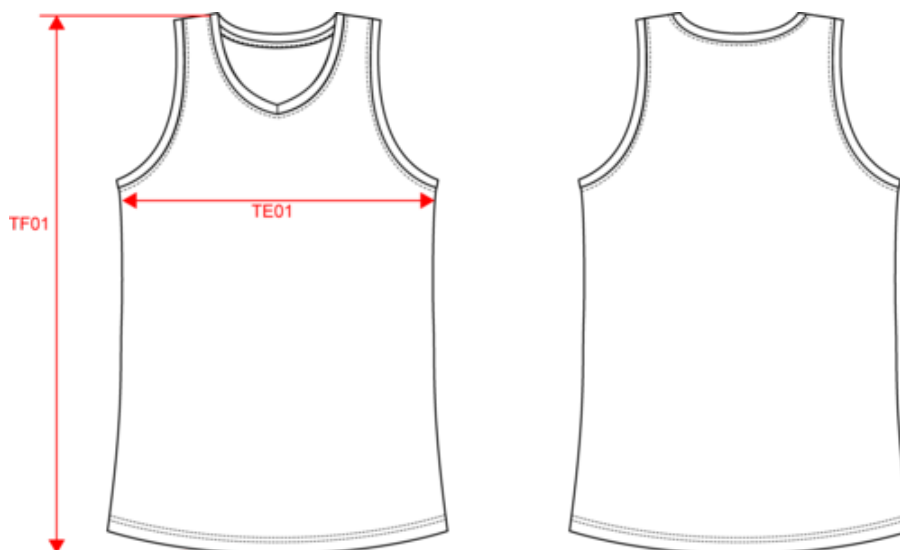

## Dimensioni

Measurements in cm	4/6 years	6/8 years	8/10 years	10/12 years	12/14 years
TE01 - 1/2 chest width at 1.5cm below armhole	32.70	34.40	37.00	40.50	44.00
TF01 - Total height from HSP	45.10	49.90	54.70	59.50	64.30
TF31 - Back roundness value compare with the side	2.00	2.00	2.00	2.00	2.00