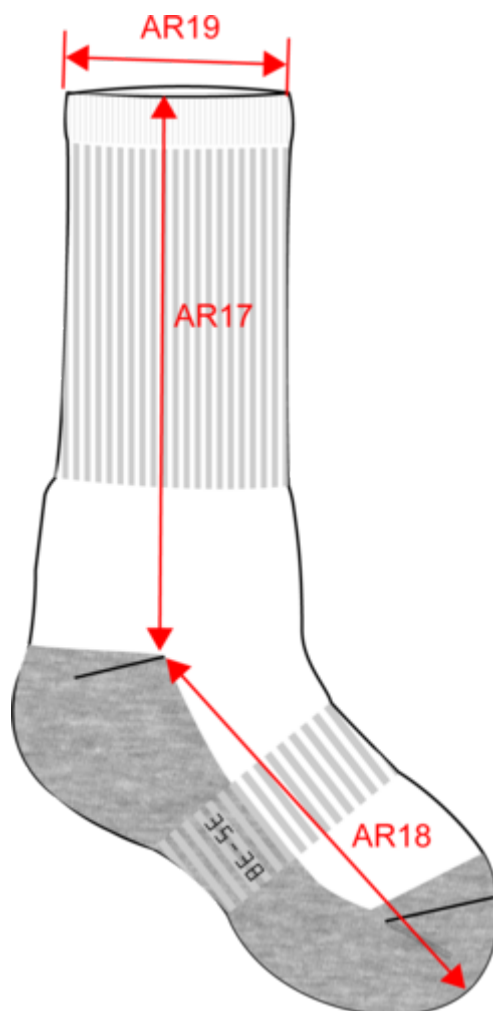

## Dimensioni

Measurements in cm	35/38 EU	39/42 EU	43/46 EU
AR17 - Sock height from top edge to heel	22.00	23.00	24.00
AR18 - Feet length from heel to sock extremity	17.00	19.00	21.00
AR19 - Sock opening width (relaxed)	8.50	9.00	9.50

Pointure fabricant	Royaume-Uni
27/30 EU	C9/C11.5 UK
31/34 EU	C12.5/J2 UK
35/38 EU	J4/J6.5 UK
39/42 EU	5.5/8 UK
43/46 EU	9/11 UK
47/50 EU	12/15 UK