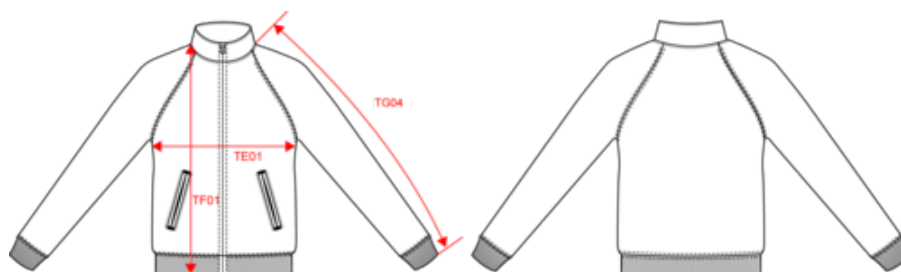

### Dimensioni

Measurements in cm	XS	S	M	L	XL	XXL	3XL	4XL	5XL	6XL
TE01 - 1/2 chest width at 1.5cm below armhole	49.00	52.00	55.00	58.00	61.00	64.00	67.00	70.00	73.00	76.00
TF01 - Total height from HSP	67.00	69.00	71.00	73.00	75.00	77.00	79.00	81.00	83.00	85.00
TG04 - Raglan long sleeve length	76.25	78.00	79.75	81.50	83.25	85.00	86.75	88.50	90.25	92.00