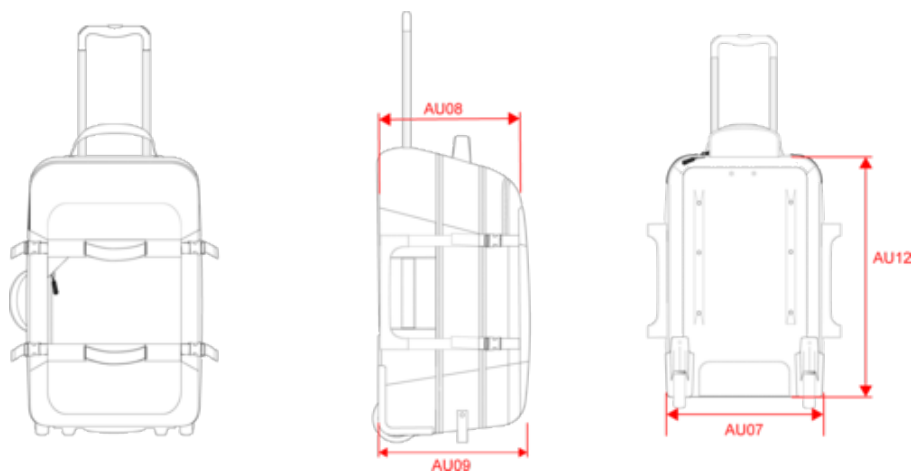

Dimensioni

Measurements in cm	One Size
AU07 - Total width	42.00
AU08 - Depth of top part	30.00
AU09 - Depth of bottom part	30.00
AU12 - Total height	83.00

KI0848

Trolley grande per il tempo libero

Informazioni colori

Black

RVB : 35,35,37
Pantone C : Black
Pantone TCX : 19-4004TCX

Logistica

1

2

Sizes	Width (cm)	Height (cm)	Length (cm)	Net weight (kg)	Gross weight (kg)	Pieces/Box	Pieces/Bundle
One Size	44.00	45.00	86.00	9.2	11.2	2	1