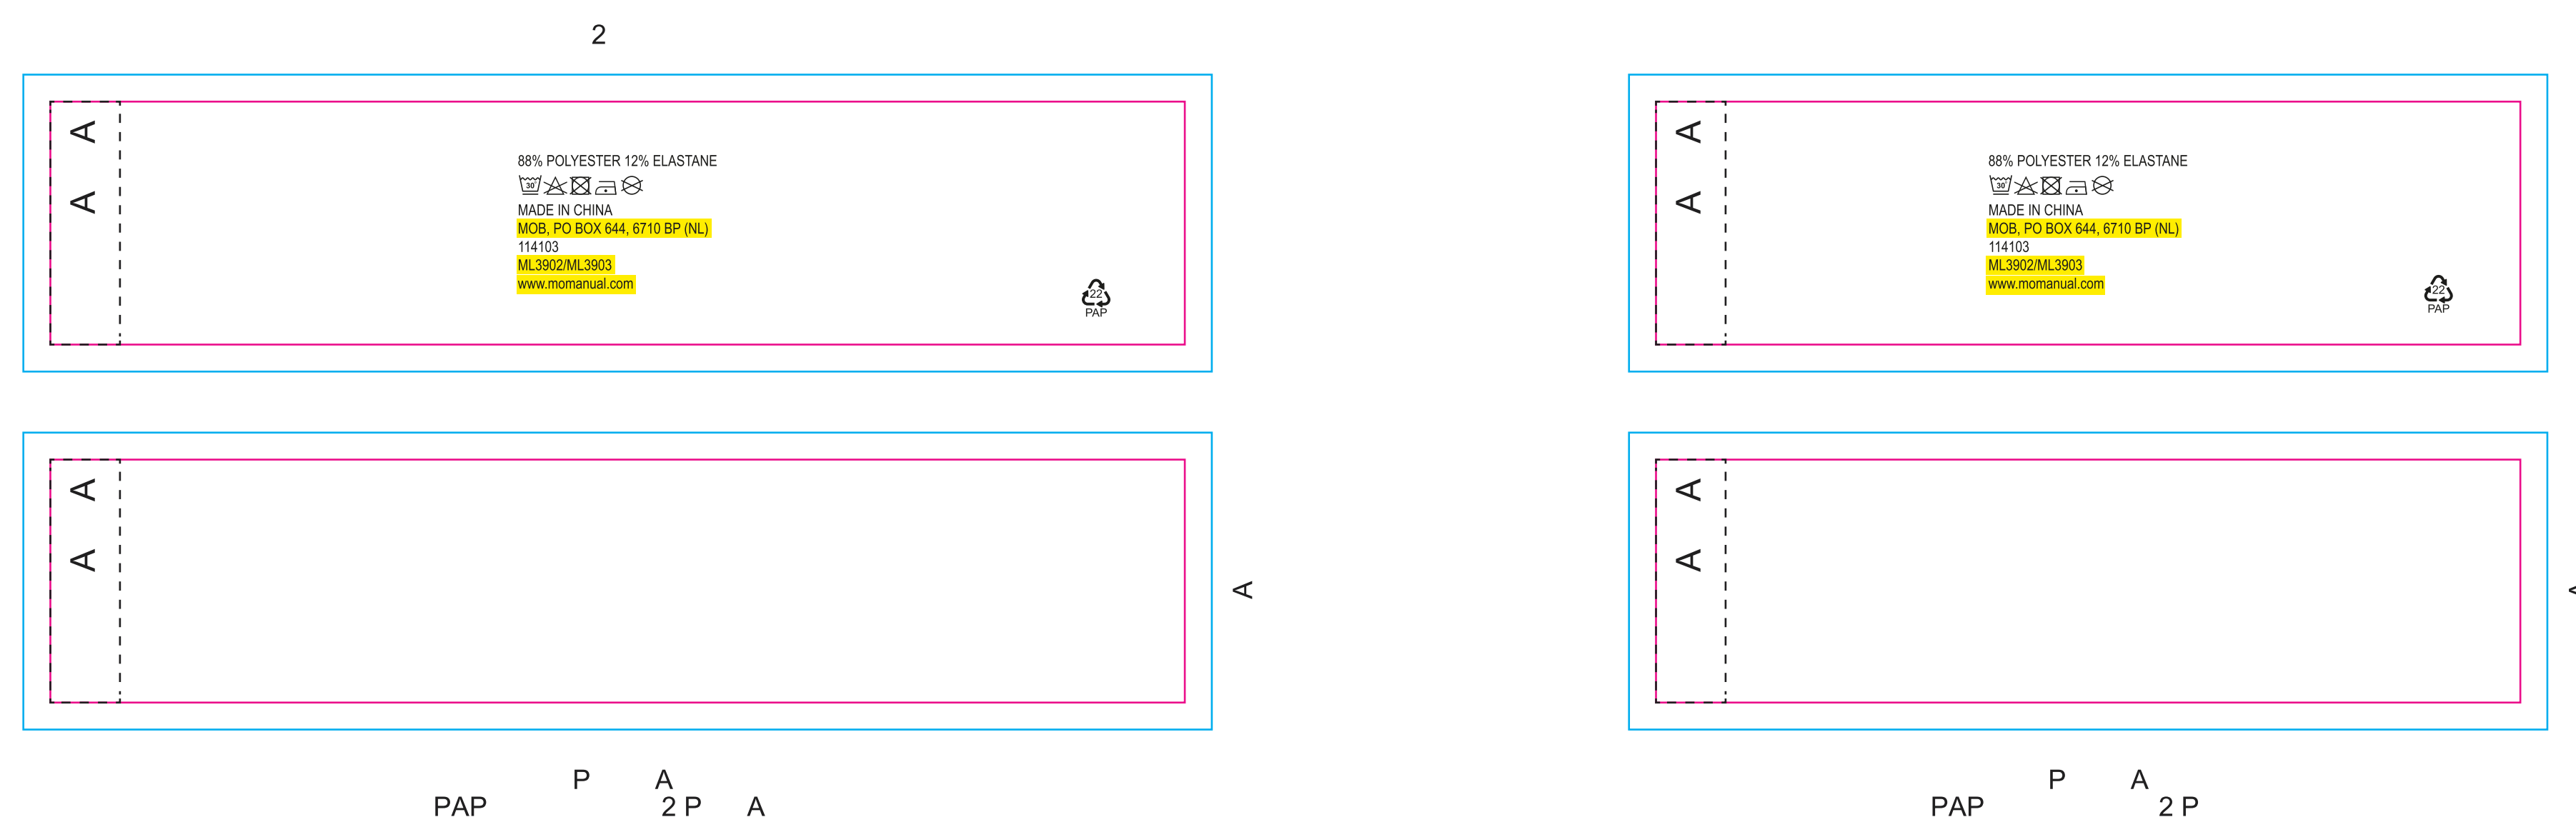

PAPER - STANDARD COLOURS

	KRAFT		WHITE

*CUSTOMIZABLE TEXT -
CHANGE TO YOUR COMPANY NAME, ADDRESS, WEBSITE AND ITEM CODE.