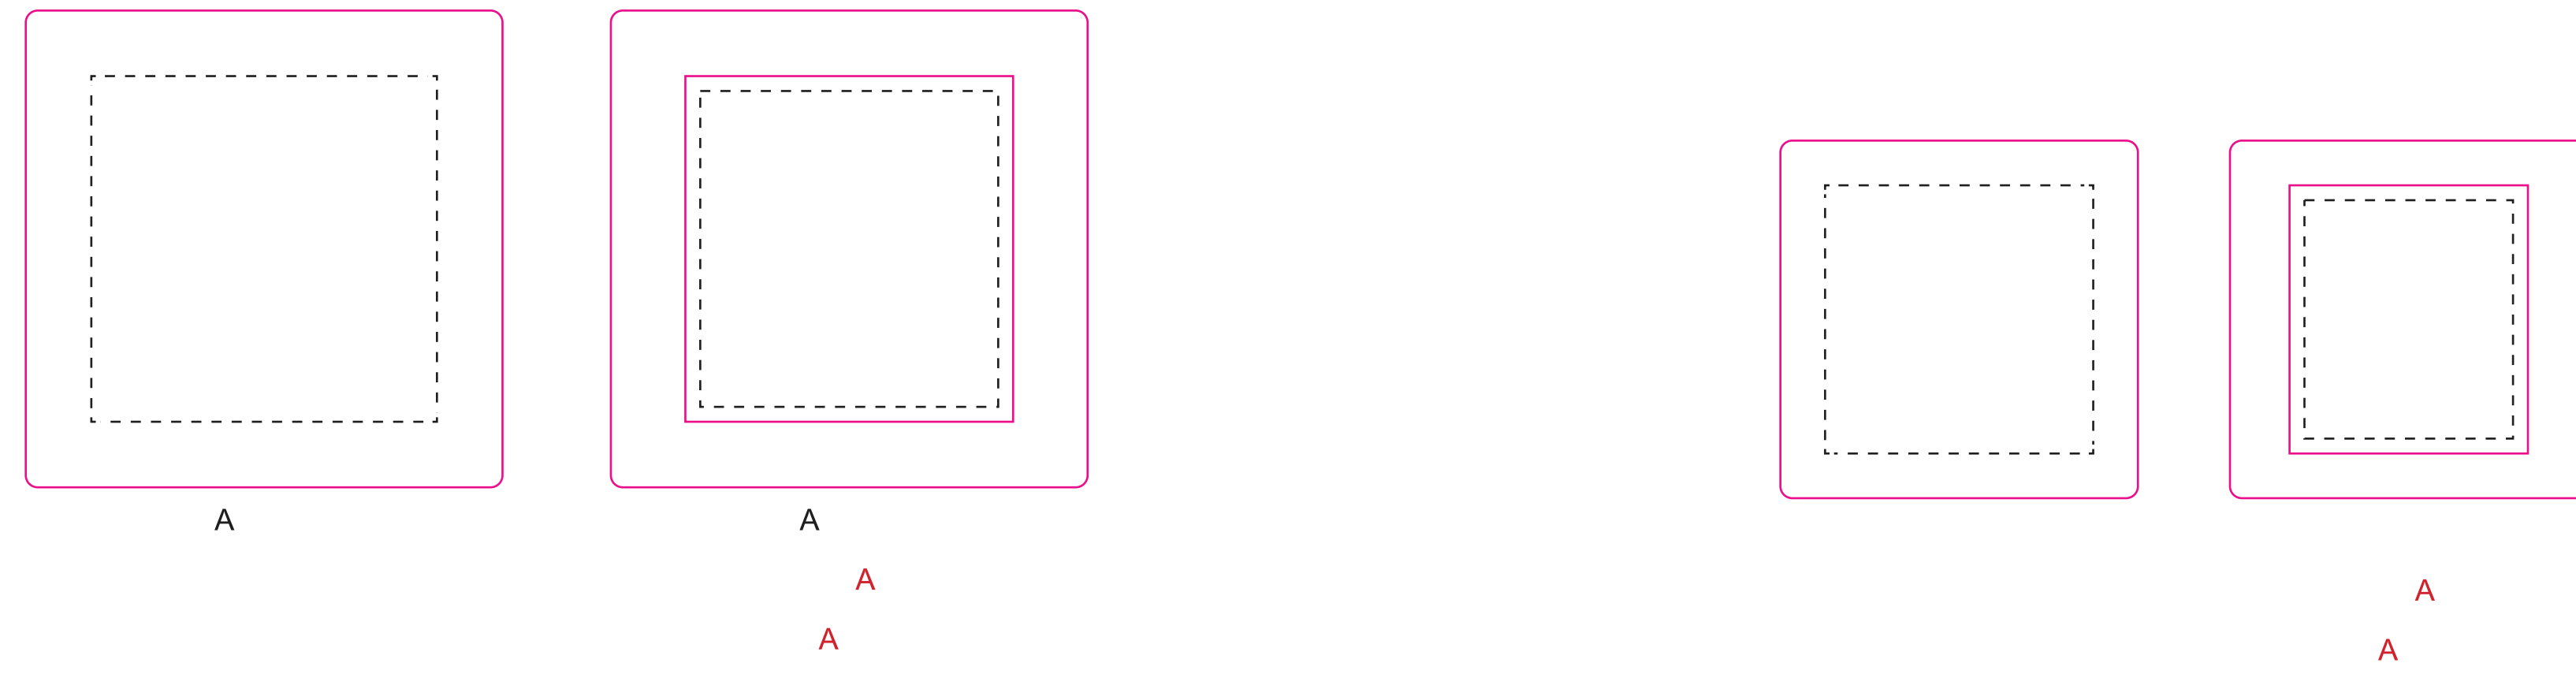

ML3902

SINGLE COLOUR POLYESTER MOISTURE-WICKING WRIST SWEATBANDS

Material: 88% Polyester 12% Elastane

Item size: Adult: 8 x 8 cm
Kid: 6 x 6 cm

Pattern: Single Color

Technique: Embroidery (1-3 colors)
max. logo size:
Adult - 5,8 x 5,8 cm / Kid - 4,5 x 4,5 cm

Sublimation Badge (full color)
max. logo size:
Adult - 5,5 x 5,8 cm / Kid - 4 x 4,5 cm

Woven Badge (3-4 colors)
max. logo size:
Adult - 5,5 x 5,8 cm / Kid - 4 x 4,5 cm

Packaging Bulk packed (default)
Individual polybag
Kraft paper sleeve (standard print)
Kraft paper sleeve (1 color logo)
White paper sleeve (Full Color)

SCALE 1:1

POLYESTER - STANDARD COLOURS

	WHITE		APPROX. 2285 C
	BLACK		APPROX. 348 C
	APPROX. 210 C		APPROX. 2393 C
	APPROX. 213 C		APPROX. 2146 C
	APPROX. 200 C		APPROX. 274 C
	APPROX. 108 C		APPROX. 533 C
	APPROX. 151 C		APPROX. 4289 C