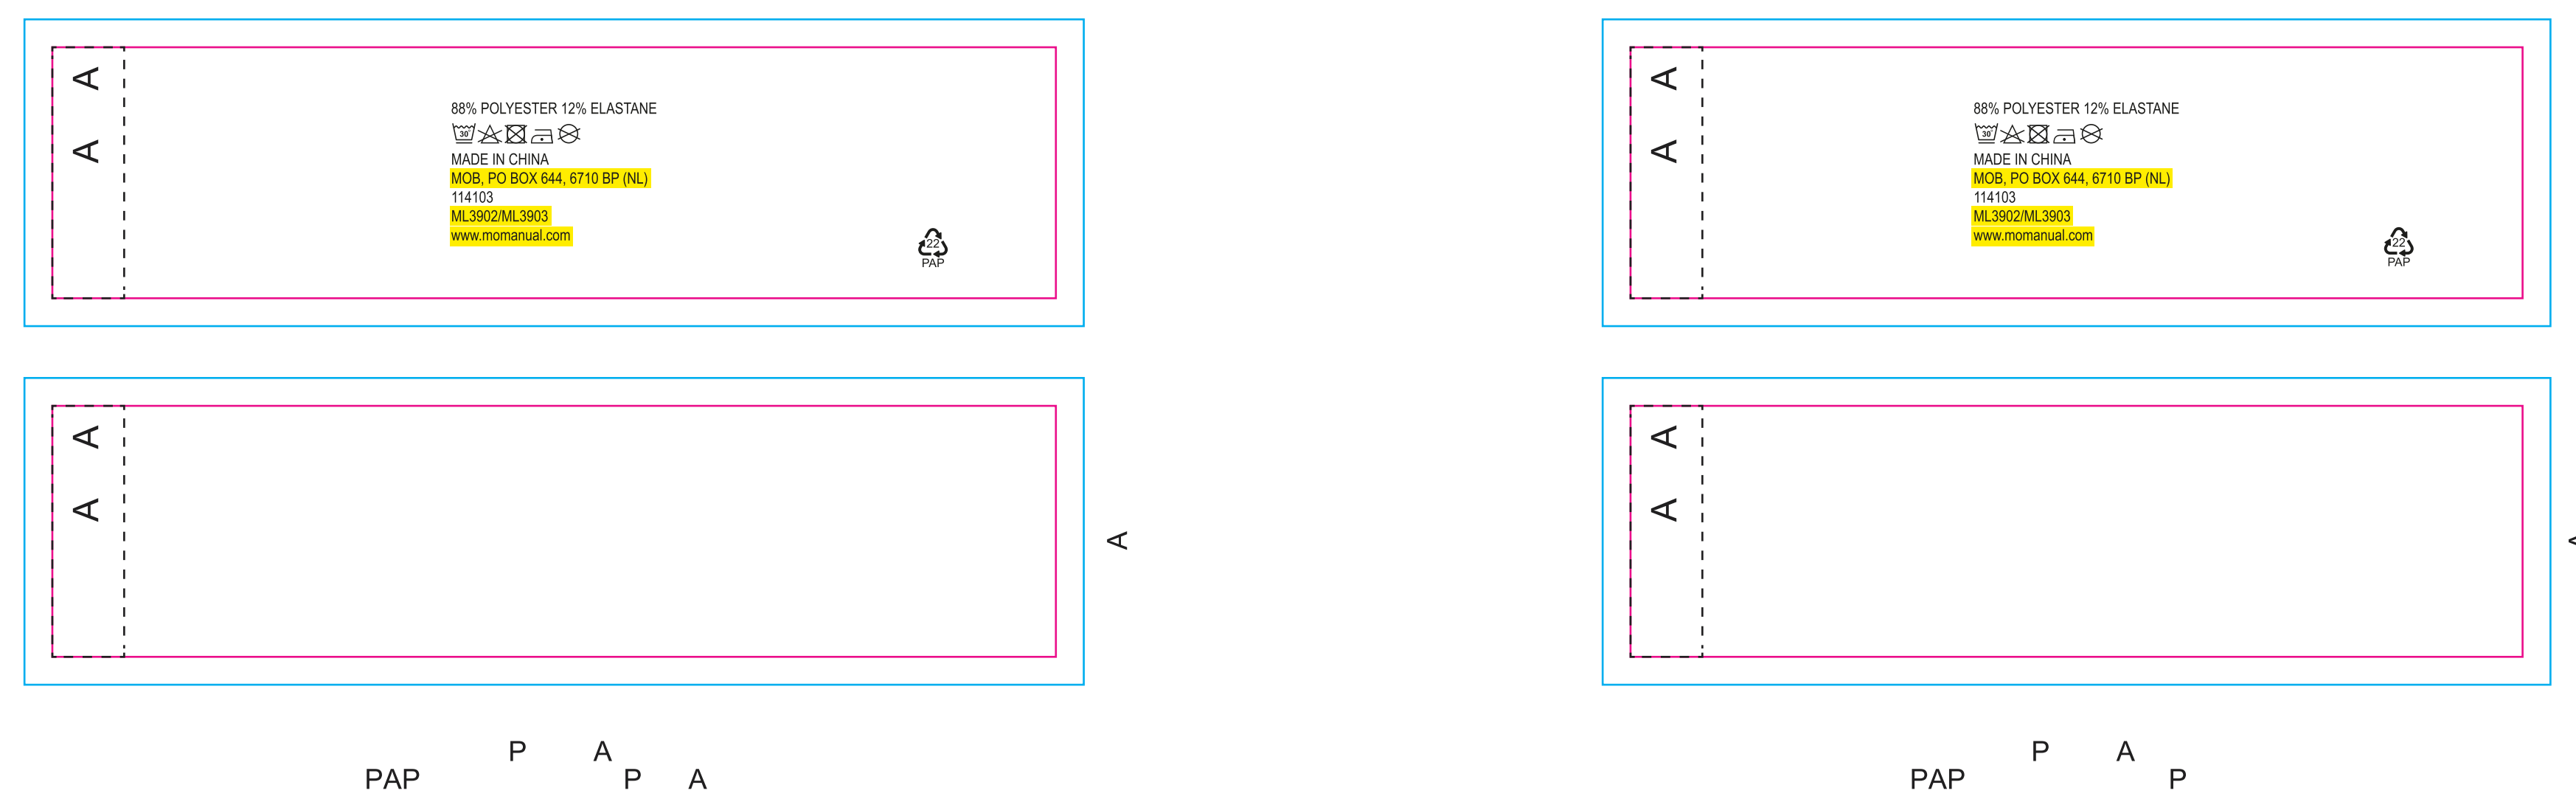

PAPER - STANDARD COLOURS

	KRAFT		WHITE

*CUSTOMIZABLE TEXT -
CHANGE TO YOUR COMPANY NAME, ADDRESS, WEBSITE AND ITEM CODE.