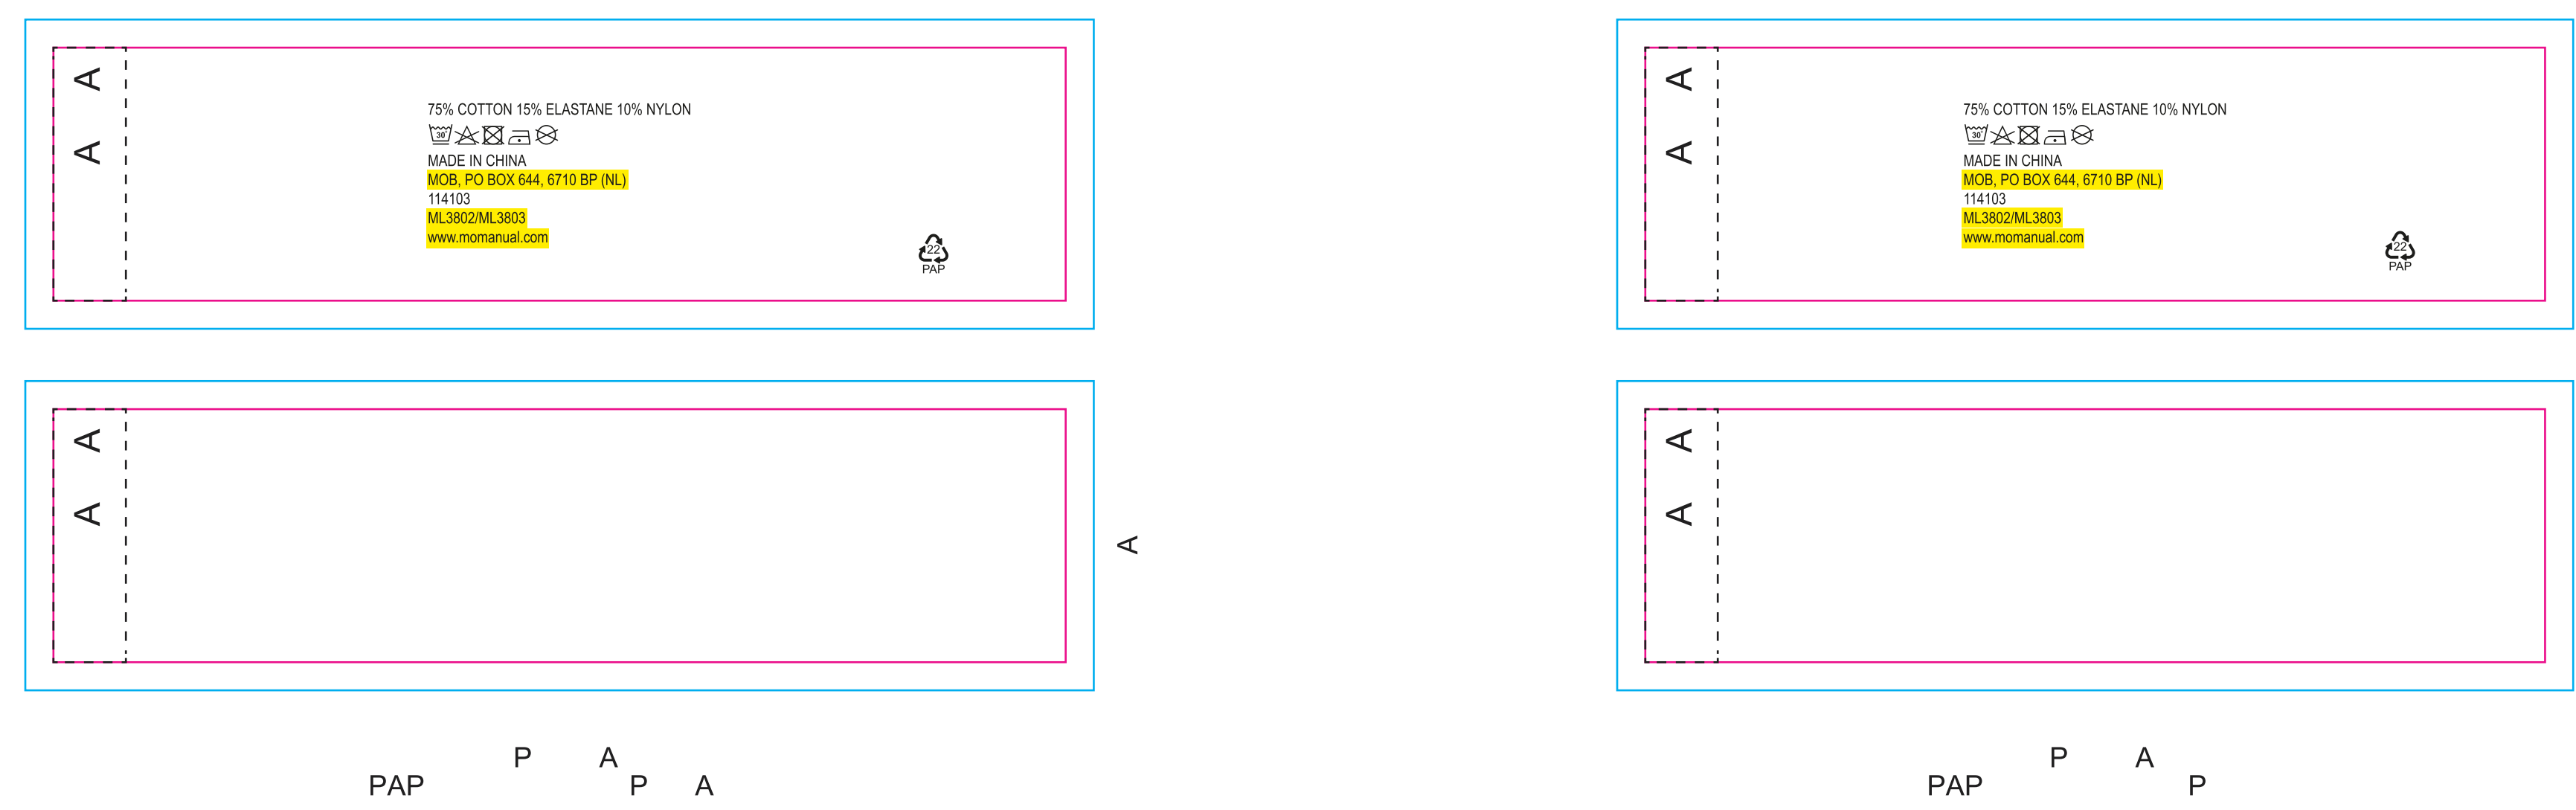

ML3802

SINGLE COLOUR SOFT & BREATHABLE COTTON WRIST SWEATBANDS

Material: 75% Cotton 15% Elastane 10% Nylon

Item size: Adult: 8 x 8 cm
Kid: 6 x 6 cm

Pattern: Single Color

Technique: Embroidery (1-3 colors)
max. logo size:
Adult - 5,8 x 5,8 cm / Kid - 4,5 x 4,5 cm

SCALE 1:1

Sublimation Badge (full color)
max. logo size:
Adult - 5,5 x 5,8 cm / Kid - 4 x 4,5 cm

Woven Badge (3-4 colors)
max. logo size:
Adult - 5,5 x 5,8 cm / Kid - 4 x 4,5 cm

Packaging Bulk packed (default)
Individual polybag
Kraft paper sleeve (standard print)
Kraft paper sleeve (1 color logo)
White paper sleeve (Full Color)

COTTON - STANDARD COLOURS

	WHITE		APPROX. 2285 C
	BLACK		APPROX. 348 C
	APPROX. 210 C		APPROX. 306 C
	APPROX. 213 C		APPROX. 2146 C
	APPROX. 200 C		APPROX. 533 C
	APPROX. 108 C		APPROX. 2685 C
	APPROX. 151 C		APPROX. 4289 C

PAPER - STANDARD COLOURS

	KRAFT		WHITE

*CUSTOMIZABLE TEXT -
CHANGE TO YOUR COMPANY NAME, ADDRESS, WEBSITE AND ITEM CODE.