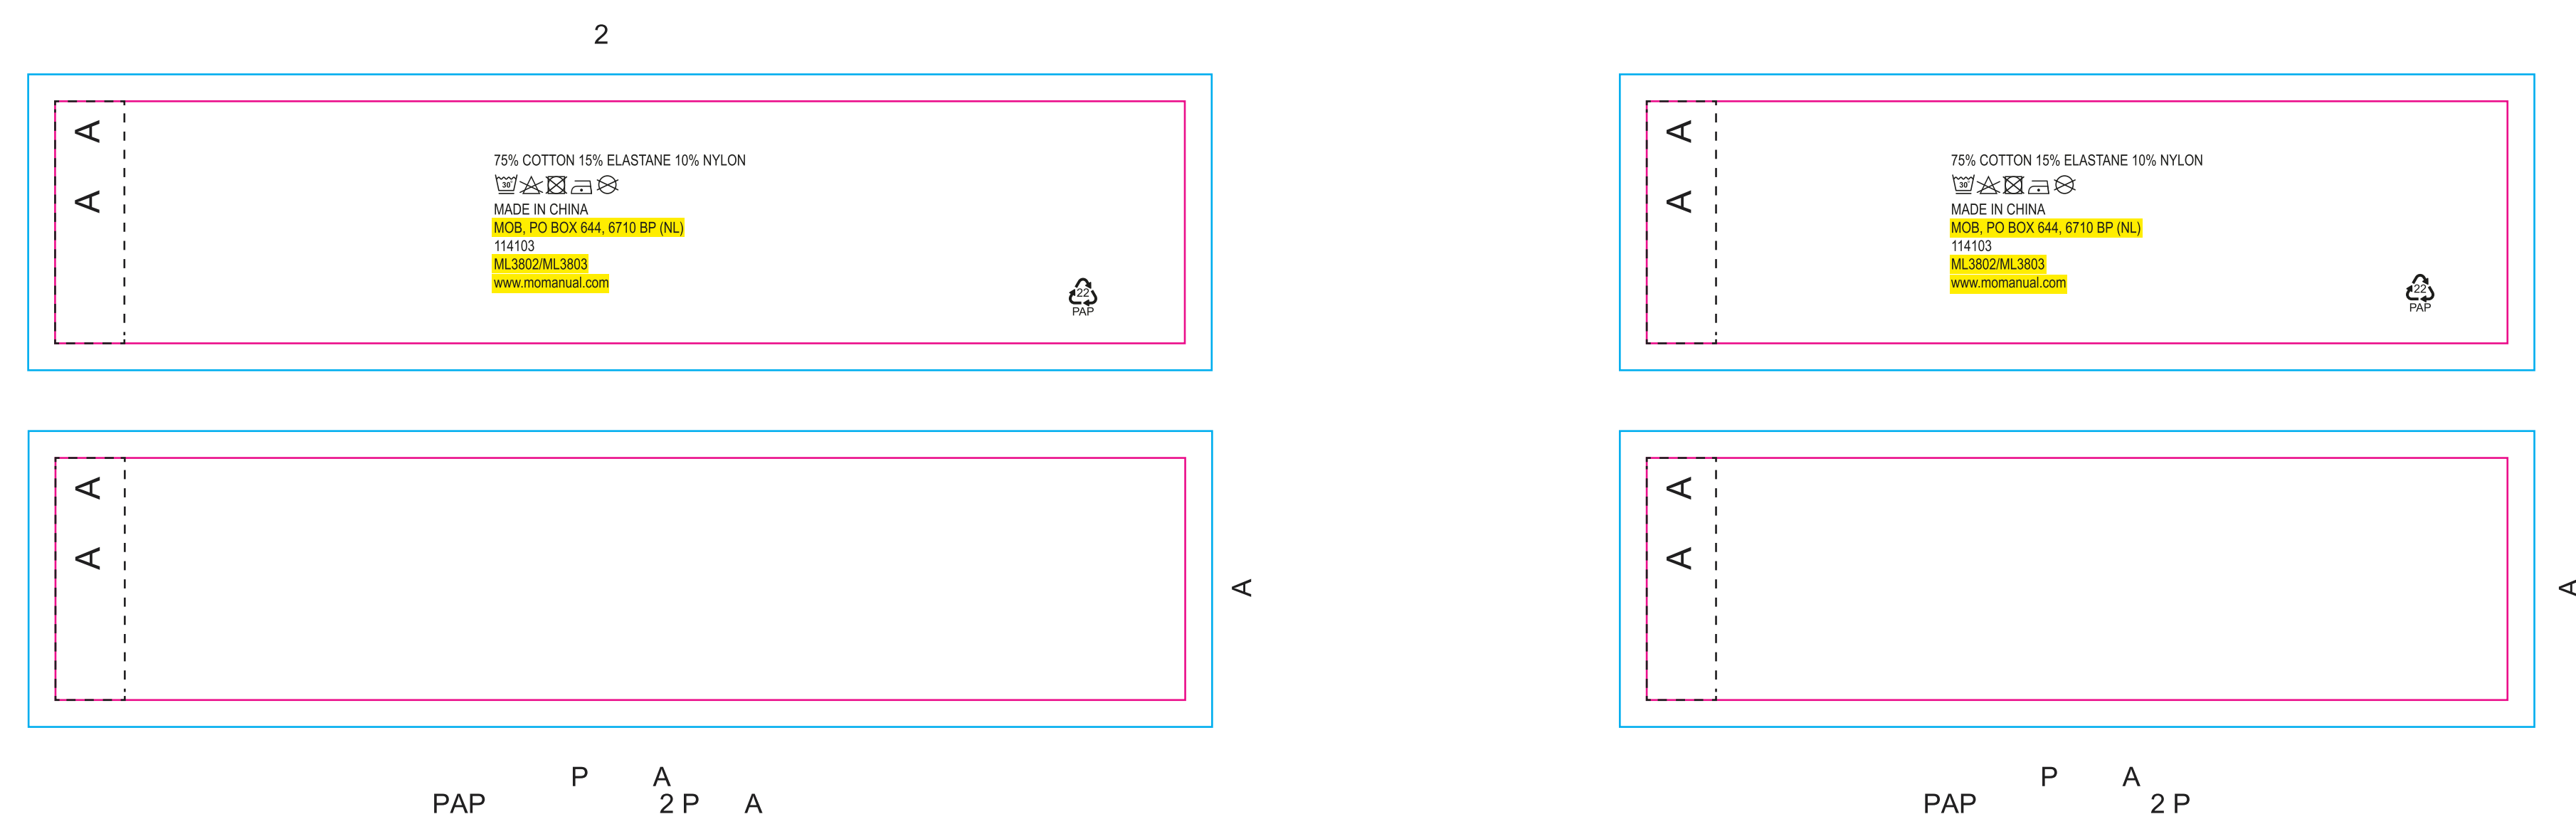

ML3802

SINGLE COLOUR SOFT & BREATHABLE COTTON WRIST SWEATBANDS

Material: 75% Cotton 15% Elastane 10% Nylon

Item size: Adult: 8 x 8 cm
Kid: 6 x 6 cm

Pattern: Single Color

Technique: Embroidery (1-3 colors)
max. logo size:
Adult - 5,8 x 5,8 cm / Kid - 4,5 x 4,5 cm

SCALE 1:1

Sublimation Badge (full color)
max. logo size:
Adult - 5,5 x 5,8 cm / Kid - 4 x 4,5 cm

Woven Badge (3-4 colors)
max. logo size:
Adult - 5,5 x 5,8 cm / Kid - 4 x 4,5 cm

Packaging Bulk packed (default)
Individual polybag
Kraft paper sleeve (standard print)
Kraft paper sleeve (1 color logo)
White paper sleeve (Full Color)

COTTON - STANDARD COLOURS

	WHITE		APPROX. 2285 C
	BLACK		APPROX. 348 C
	APPROX. 210 C		APPROX. 306 C
	APPROX. 213 C		APPROX. 2146 C
	APPROX. 200 C		APPROX. 533 C
	APPROX. 108 C		APPROX. 2685 C
	APPROX. 151 C		APPROX. 4289 C

PAPER - STANDARD COLOURS

	KRAFT		WHITE

*CUSTOMIZABLE TEXT -
CHANGE TO YOUR COMPANY NAME, ADDRESS, WEBSITE AND ITEM CODE.