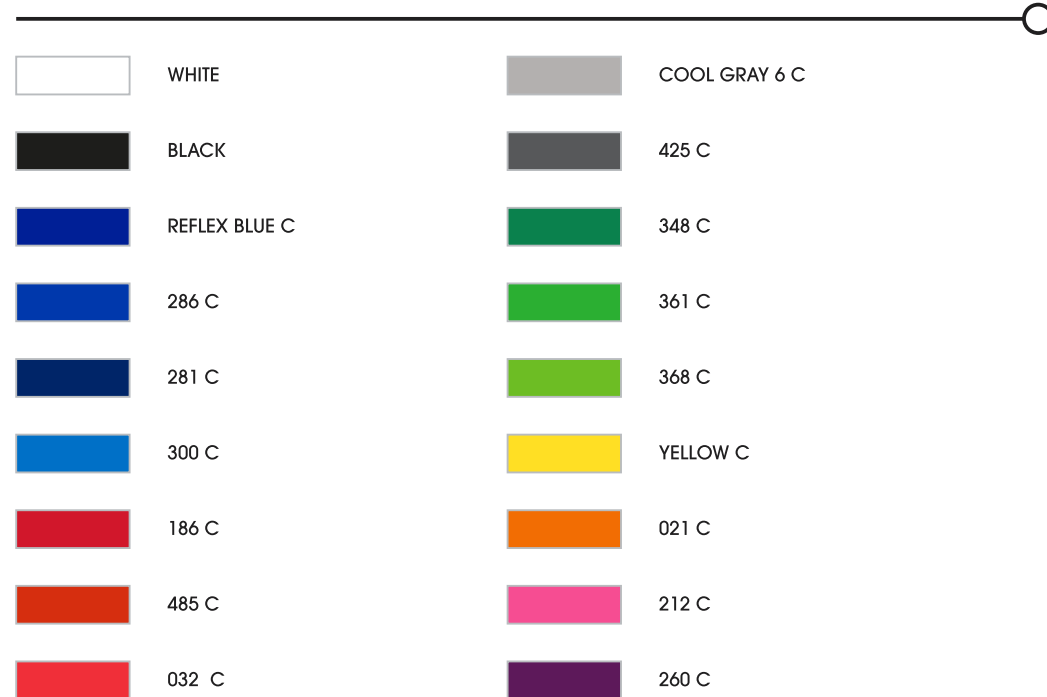

ARTWORK APPROVAL FORM

ORDER DETAILS

ORDER NUMBER: X
 ITEM CODE: ML1064
 QUANTITY: X

ITEM DETAILS

MATERIAL: PP + ZINC ALLOY + IRON
 ITEM SIZE: STANDARD
 X: X
 X: X
 X: X

MATERIAL COLOURS

CORD COLOUR 1: X
 CORD COLOUR 2: X
 CORD COLOUR 3: X
 BUCKLE: SILVER - MATT / BLACK - MATT
 KEYRING: SILVER - MATT / BLACK - MATT
 X: X
 X: X
 X: X
 X: X
 X: X

GENERAL COMMENT:

GENERAL COMMENT:

ATTENTION 1:

ATTENTION 2:

ML1064

TRENDY SHORT CORD KEY TAG

Lanyard : 2,5 cm + 5,5 cm

Lanyard : Ø 1 cm

Zinc alloy buckle: 2 cm long

Keyring: Ø 2,8 cm outer size

Techniques:

- Buckle: Silkscreen / Engraving

SCALE 1:1

BUCKLE + KEYRING - STANDARD COLOURS

CORD - STANDARD COLOURS

CORD
5,5 cm x 2 / Ø 1 cm

CORD
2,5 cm x 2 / Ø 1 cm

BUCKLE FRONT
2 x 2 cm

BUCKLE BACK
2 x 2 cm

LEGEND:

----- SAFE PRINT AREA