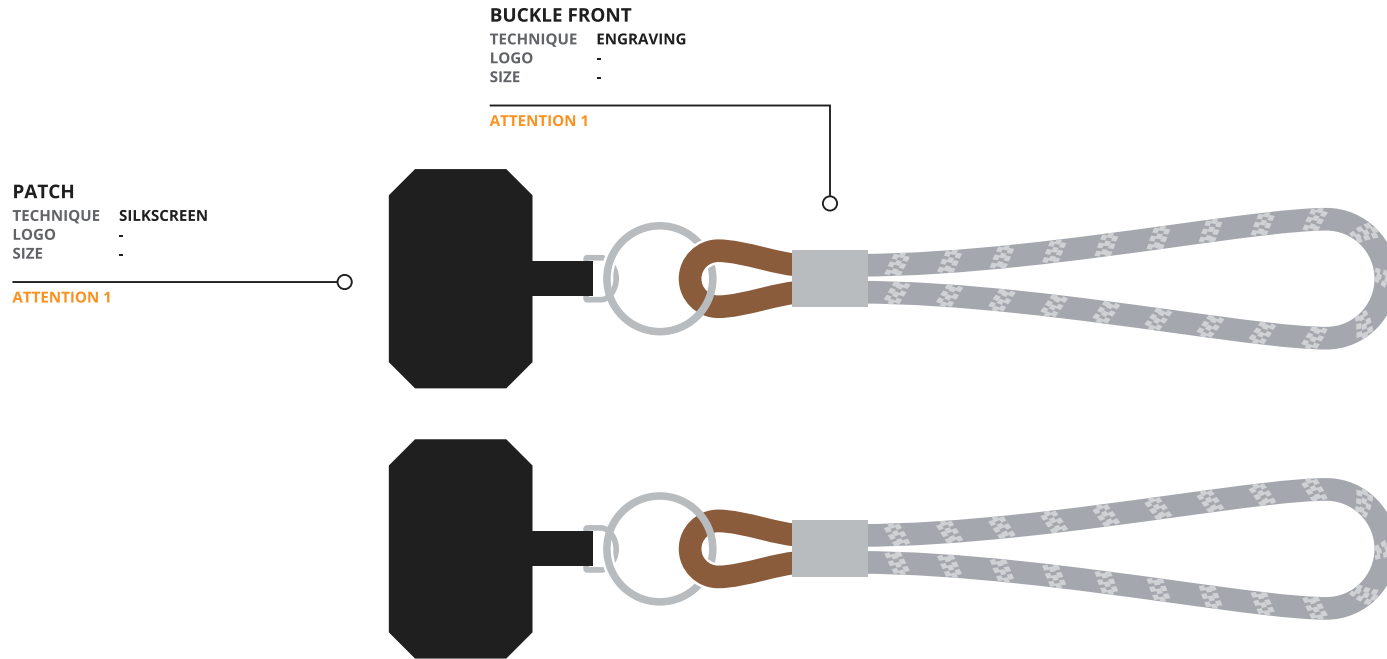

ARTWORK APPROVAL FORM

ORDER DETAILS

ORDER NUMBER: X
ITEM CODE: ML1071
QUANTITY: X

ITEM DETAILS

MATERIAL: POLYESTER + LEATHER + ZINC ALLOY
ITEM SIZE: STANDARD
X: X
X: X
X: X

MATERIAL COLOURS

POLYESTER COLOUR 1: ☐ X
POLYESTER COLOUR 2: ☐ X
LEATHER CORD: ☒ NATURAL BROWN
PATCH: ☐ X
KEYRING: ☒ SILVER - SHINY

D-RING: ☒ SILVER - SHINY
BUCKLE: ☒ SILVER - SHINY
X: ☐ X
X: ☐ X
X: ☐ X

SCALE 1:2

yourChoice

☐ GENERAL COMMENT:
LASER EFFECT IS APPROXIMATE
AND CAN BE DIFFERENT IN A REAL SAMPLE.

☐ GENERAL COMMENT:

☐ ATTENTION 1:

☐ ATTENTION 2: