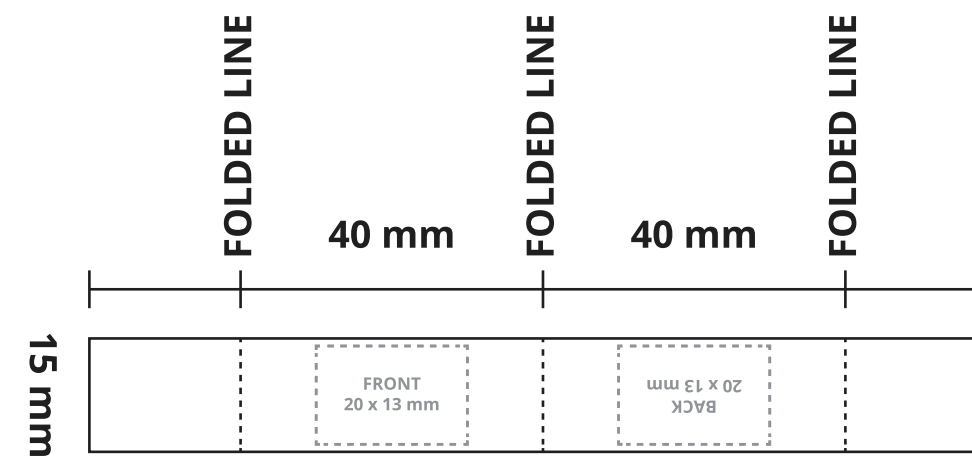

ML1095

CORD KEY TAG & PHONE HOLDER WITH YOUR DESIGN LABEL

Material: Lanyard - Polyester
Ring - Zinc Alloy
Label - Polyester

Size: Lanyard length: 34 cm (long) / Ø 0,6 cm
Ring: Ø 25 mm
Label: 15 x 40 mm (folded)

SCALE 1:1

Techniques:
Label: Sublimation
Patch: Silkscreen / 1-3 colours (front or both sides)

POLYESTER - STANDARD COLOURS

	WHITE		COOL GRAY 6 C
	BLACK		425 C
	REFLEX BLUE C		348 C
	286 C		361 C
	281 C		368 C
	300 C		YELLOW C
	186 C		021 C
	485 C		212 C
	032 C		260 C

POLYESTER PATCH - STANDARD COLOURS

	WHITE		PURPLE C
	BLACK		2036 C
	413 C		GREEN 0921 C
	1375 C		2747 C
	207 C		7690 C
	173 C		2915 C

METAL ACCESSORIES - STANDARD COLOUR

	SILVER		BLACK

LABEL
40 x 15 mm (folded)