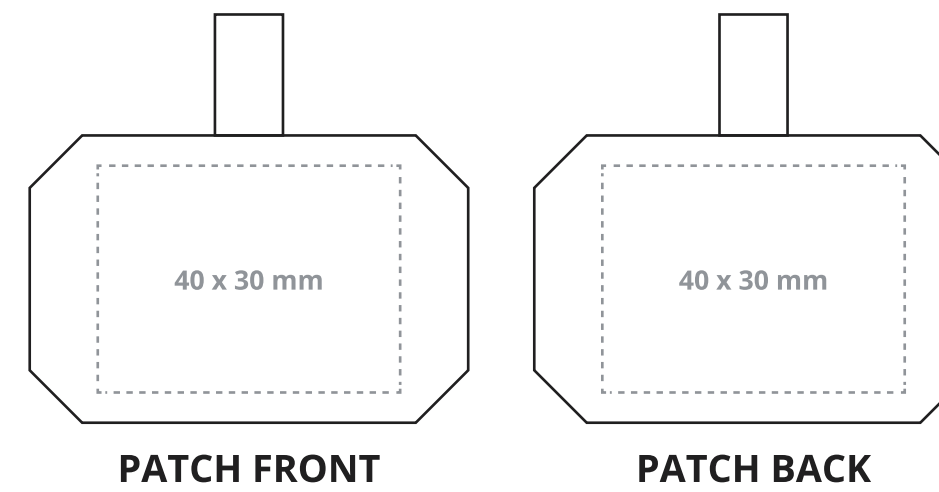

ATTENTION 1:

GENERAL COMMENT:

ATTENTION 2:

yourChoice

ML1095

CORD KEY TAG & PHONE HOLDER WITH YOUR DESIGN LABEL

Material: Lanyard - Polyester
 Ring - Zinc Alloy
 Label - Polyester

Size: Lanyard length: 34 cm (long) / Ø 0,6 cm
 Ring: Ø 25 mm
 Label: 15 x 40 mm (folded)

SCALE 1:1

Techniques:
 Label: Sublimation
 Patch: Silkscreen / 1-3 colours (front or both sides)

POLYESTER - STANDARD COLOURS

	WHITE		COOL GRAY 6 C
	BLACK		425 C
	REFLEX BLUE C		348 C
	286 C		361 C
	281 C		368 C
	300 C		YELLOW C
	186 C		021 C
	485 C		212 C
	032 C		260 C

POLYESTER PATCH - STANDARD COLOURS

	WHITE		PURPLE C
	BLACK		2036 C
	413 C		GREEN 0921 C
	1375 C		2747 C
	207 C		7690 C
	173 C		2915 C

METAL ACCESSORIES - STANDARD COLOUR

	SILVER		BLACK
--	--------	---	-------

LABEL
 40 x 15 mm (folded)

PATCH FRONT

PATCH BACK

LEGEND:

-  SAFETY AREA
-  FINISHED COMPONENT