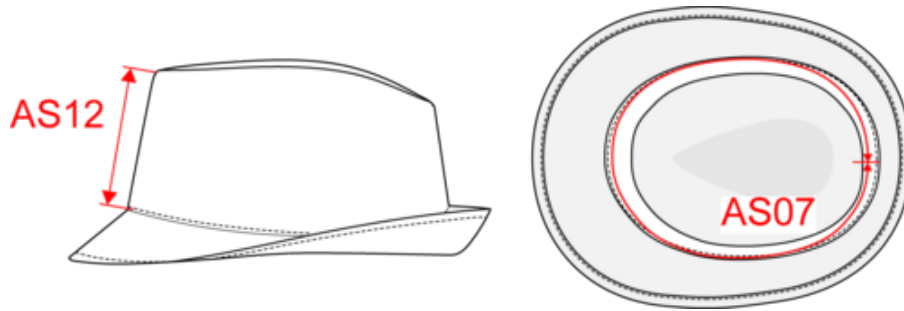

65040000

Natural

KP611

Cappello stile Panama

Dimensioni

Measurements in cm	57 cm	59 cm
AS07 - Total circumference	57.00	59.00
AS12 - Front height	10.00	10.00

KP611

Cappello stile Panama

Informazioni colori

 **Natural**

RVB : 229,227,215

Pantone C : 447C / 7534C

Pantone TCX : 19-0000TCX / 12-0404TCX

Logistic:  25  50

Sizes	Width (cm)	Height (cm)	Length (cm)	Net weight (kg)	Gross weight (kg)	Pieces/Box	Pieces/Bundle
57 cm	29.00	54.00	52.00	4	5.5	50	0
59 cm	29.00	54.00	52.00	4	5.5	50	0