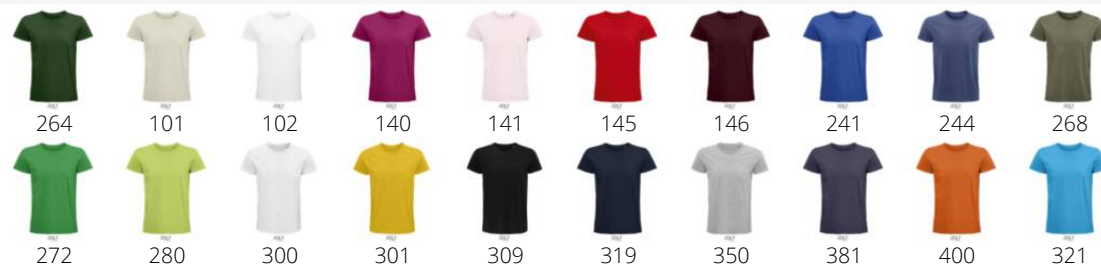

Misura	XS	S	M	L	XL	XXL	3XL	4XL
	A/B: 68/45	70/48	72/51	74/54	76/57	78/60	80/63	82/66

SOL'S®
the fair spirit

PACKING

CARATTERISTICHE

10

100

Dimensioni della scatola cartone
weight : 17,5 kg

page
38