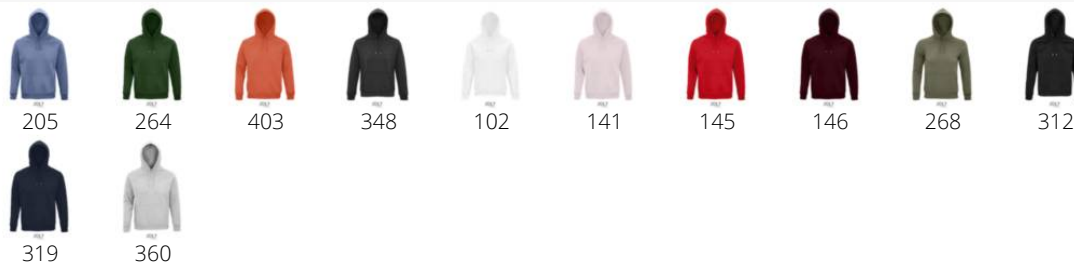

SOL'S STELLAR

FELPA UNISEX CON CAPPuccio

Qualità

FELPA 280
80% cotone proveniente da agricoltura biologica -
20% poliestere riciclato

Stile

Tagliata e cucita
Maniche raglan
Polsini e fondo del capo a costina 2x2
Mezzaluna sul collo
Nastro di rinforzo sul collo
Cordini con occhielli e stopper in metallo
Cappuccio foderato in jersey

Misura	XS	S	M	L	XL	XXL	3XL
	A/B: 65/49	68/52	69/55	70/58	71/61	72/64	73/67

PACKING

5

25

Dimensioni della scatola cartone
58 x 38 x 42 cm
weight : 11,8 kg

CARATTERISTICHE

SOL'S®
the fair spirit