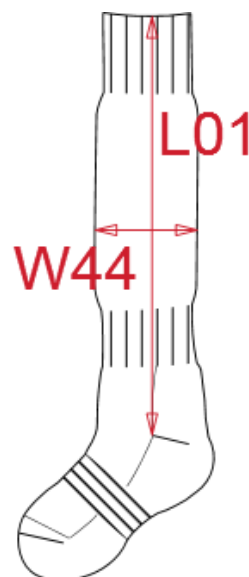

PROACT.®

REFERENCE : PA015

SIZES : 27/30_31/34_35/38_39/42_43/46_47/50

COMPOSITION :

Main fabric : Polyester / Elastodiene / Elastane knit yarn 95/3/2

With 2 contrasted stripes.

1st color = Socks color

WEIGHT :

Main fabric :

ARTICLE WEIGHT :

110gr/pc

DESCRIPTION								COLORS		PANTONE SERIGRAPHIE													
Français : Chaussettes de sport à rayures English : Striped sports socks Nederlands : Sportkousen met strepen Deutsch : Gestreifte sportsocken Español : Calcetines de deporte a rayas Italiano : Calzini da sport a righe Português : Meias de desporto as riscas								Black / Sparty red	Black / 1805C	Black / Sparty yellow	Black / 7408C	Sparty kelly green / White	341C / White	Dark royal blue / White	654C / White	Black / White	Black / White						
								Sparty red / White	1805C / White	White / Black	White / Black	White / Dark royal blue	White / 654C	Sparty red / Sparty yellow	1805C / 7408C	Sparty sky blue / White	279C / White	White / Sparty red	White / 1805C				
								White / Sparty green	White / 341C	Sparty red / Black	1805C / Black	Sparty navy / White	7546C / White	Dark royal blue / Sparty yellow	654C / 7408C	Sparty yellow / Black	7408C / Black	Sparty yellow / Dark royal blue	7408C / 654C	Sun orange / Black	1575C / Black		
								Sparty red / Black	1805C / Black	Sparty purple / White	268C / White	Dark royal blue / Black	654C / Black	Ice mint / Dark grey	573C / 447C	Light turquoise / Dark grey	631C / 447C	Sparty pink / Dark grey	7635C / 447C				
MEASUREMENT																							
Description	27/30	31/34	35/38	39/42	43/46	47/50																	
L01 Longueur chaussette / Socks length	32	36,50	41	47	51	55																	
W44 1/2 largeur chaussette / 1/2 socks width	9	9	9,50	10,50	11	11,50																	
CARE LABEL																							
PACKING																							
Box	30 pcs / box 27/30 => L:43cm W:27cm H:27cm GW:3.50kg NW:2.50kg 31/34 => L:43cm W:27cm H:27cm GW:3.50kg NW:2.50kg 35/38 => L:43cm W:27cm H:27cm GW:3.50kg NW:2.50kg 39/42 => L:43cm W:30cm H:27cm GW:3.50kg NW:2.50kg 43/46 => L:43cm W:34cm H:27cm GW:3.50kg NW:2.50kg 47/50 => L:43cm W:34cm H:27cm GW:3.50kg NW:2.50kg