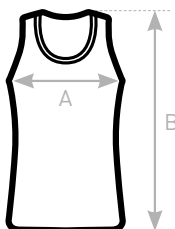

B&C Exact Move - TM 201

MEDIUM FIT

- Sleeveless T-shirt
- Necktape
- Exact 2-ply crew neck
- 1x1 ribbed collar with elastane
- Shoulder reinforced with single topstitching
- Binding at armholes with double topstitching
- Bottom hem with double topstitching
- Side seams

 100% pre-shrunk ring-spun cotton
SPORT GREY: 85% PRE-SHRUNK RING-SPUN COTTON - 15% VISCOSE

 Single Jersey

 145 g/m²

 S - M - L - XL - 2XL

 10 pcs/pack & 50 pcs/carton

SIZES [CM]

B&C EXACT MOVE TM 201	XS	S	M	L	XL	2XL	3XL
A HALF CHEST	-	49	52	55	58	61	-
B BODY LENGTH	-	69	71	73	75	77	-