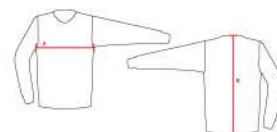

SCHEMA / Scheme