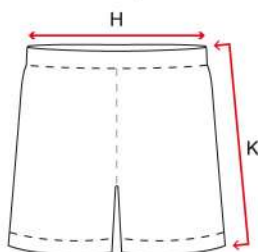

SCHEMA / Scheme

COLORI / Colors

PERSONALIZZAZIONI / Customizations