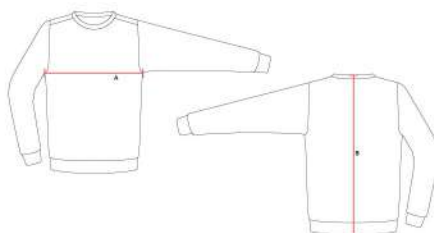

SCHEMA / Scheme

COLORI / Colors

PERSONALIZZAZIONI / Customizations