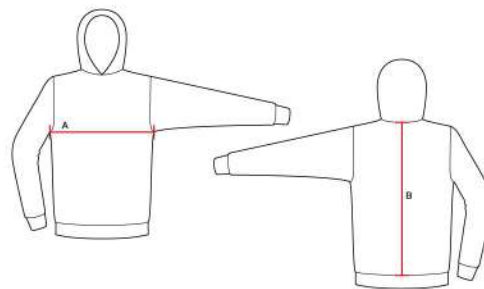

SCHEMA / Scheme

COLORI / Colors

PERSONALIZZAZIONI / Customizations