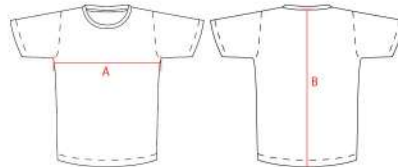

SCHEMA / Scheme