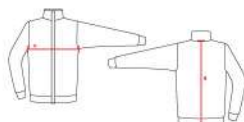

SCHEMA / Scheme

COLORI / Colors