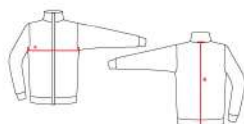

SCHEMA / Scheme

COLORI / Colors