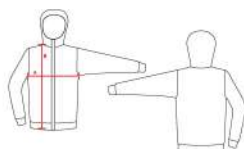

SCHEMA / Scheme

COLORI / Colors