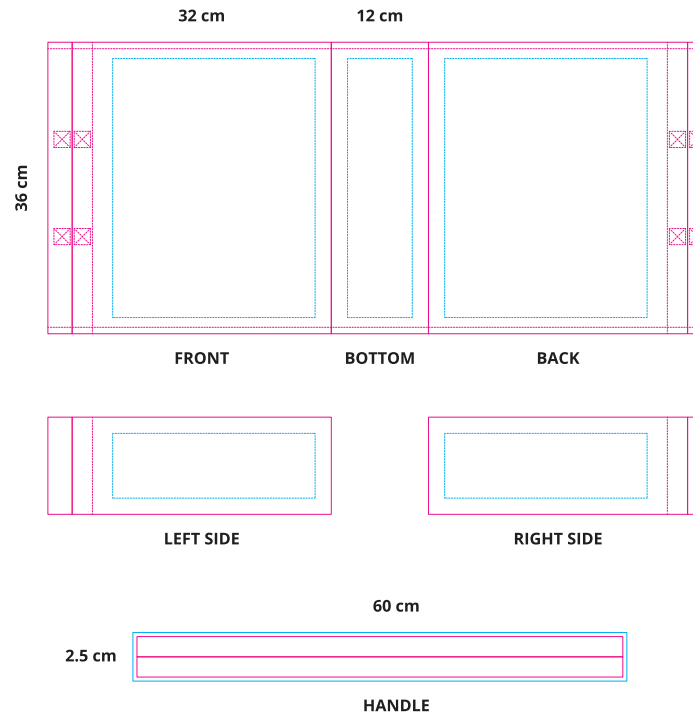

MO4070

HORIZONTAL SHOPPING BAG

Item size: 36 x 32 x 12 cm
Handle: Self material / PP Webbing for NWL
Handle size: 60 x 2.5 cm

SCALE 1:1

FABRIC - STANDARD COLOUR

WHITE

FABRIC - TYPES

- RPET WITH LAMINATION (140 gsm)
- PP WOVEN WITH LAMINATION (140 gsm)
- NON WOVEN WITH LAMINATION (120 gsm)
- NON WOVEN (80 gsm)

LEGEND:

- BLEED AREA
- FINISHED COMPONENT
- STITCHES
- SAFE PRINT AREA