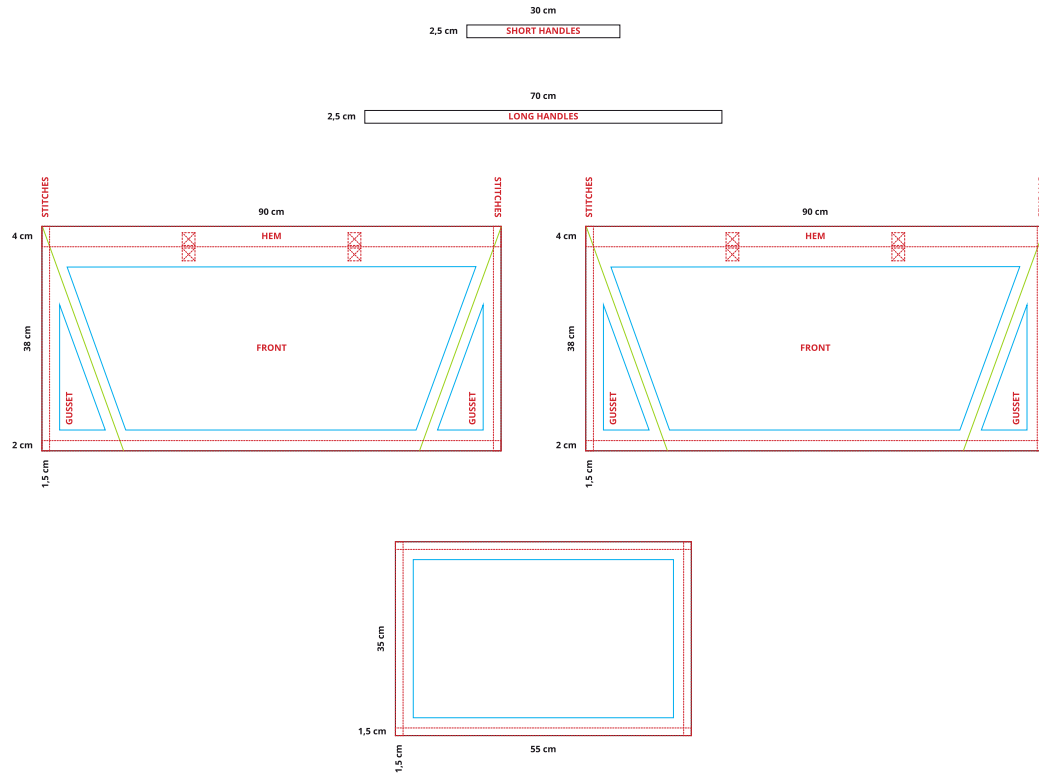

MO4190

XXL HORIZONTAL SHOPPING BAG

Horizontal shopping bag
with double self material handles.

Handles: 30 x 2,5 cm / 70 x 2,5 cm
Dimensions: 90 x 38 x 35 cm (base 35 x 55 cm)

SCALE 1:1

STANDARD FABRIC COLOUR

WHITE

STANDARD TYPE OF FABRIC

PP WOVEN WITH LAMINATION (140 gsm)

LEGEND:

- REAL SIZE
- STITCHES / TRIMMING
- SAFE PRINT AREA

MATERIAL	STATIC	DYNAMIC
140 gsm PPWL	20 kg	6 kg
Quality standard: Static: 1 hour hanging Dynamic: 10 free fall drops at 4 inches / 10 cm.		