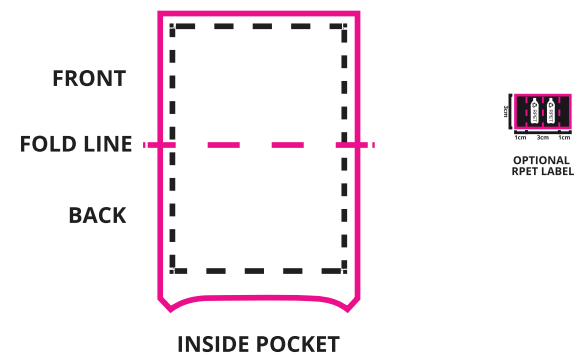

MB1108

FOLDABLE SHOPPING BAG WITH INSIDE POCKET

Fabric: RPET
Item size: 41 x 56 cm
Size folded: 16 x 11 cm
Optional label: 3 x 1,5 cm (folded)
Technique: Sublimation
Silkscreen
Heat transfer (max. 15 x 15 cm)

SCALE 1:1

RPET - STANDARD COLOUR

FRONT

BACK

FRONT

FOLD LINE

BACK

INSIDE POCKET

OPTIONAL
RPET LABEL

LEGEND:

-  BLEED AREA
-  FINISHED COMPONENT
-  SAFE PRINT AREA