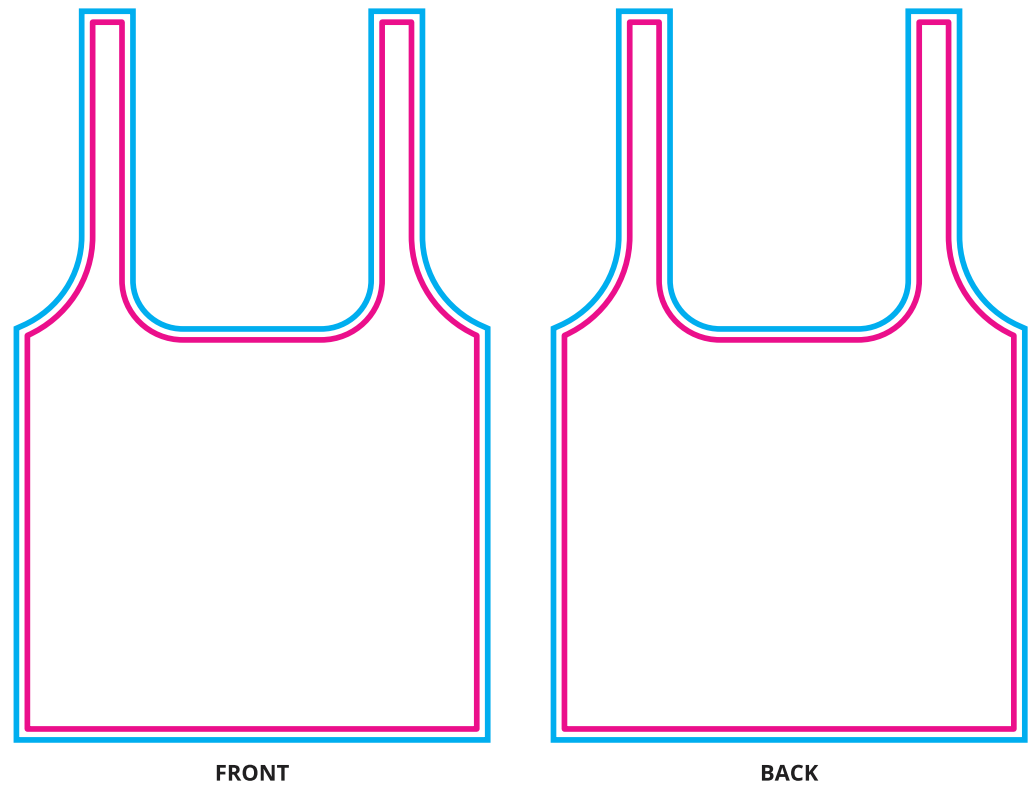

MB1108

FOLDABLE SHOPPING BAG WITH INSIDE POCKET

Fabric: RPET
Item size: 41 x 56 cm
Size folded: 16 x 11 cm
Optional label: 3 x 1,5 cm (folded)
Technique: Sublimation
Silkscreen
Heat transfer (max. 15 x 15 cm)

SCALE 1:1

RPET - STANDARD COLOUR

FRONT

BACK

FRONT

FOLD LINE

BACK

INSIDE POCKET

OPTIONAL
RPET LABEL

LEGEND:

-  BLEED AREA
-  FINISHED COMPONENT
-  SAFE PRINT AREA