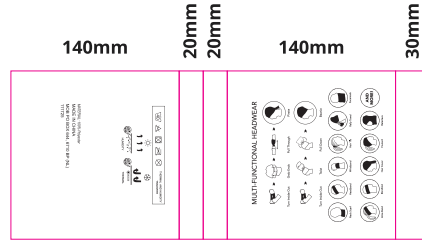

ML3003

POLYESTER MULTI SCARF

Fabric: Polyester
 Grammage: 140 gsm
 Item size: 50 x 25 cm
 Technique: Sublimation

SCALE 1:1

SCALE 1:1

POLYESTER - STANDARD COLOUR

POLYBAG

ANTIBACTERIAL POLYBAG INSERT FRONT

ANTIBACTERIAL POLYBAG INSERT BACK

FRONT

BACK

OPTIONAL - PAPER WRAPPING „B“ (SCALE 4:1)

OPTIONAL - PAPER WRAPPING „B“ FOR ANTIBACTERIAL TREATMENT VERSION (SCALE 4:1)

LEGEND:

- BLEED AREA
- FINISHED COMPONENT
- SAFE PRINT AREA