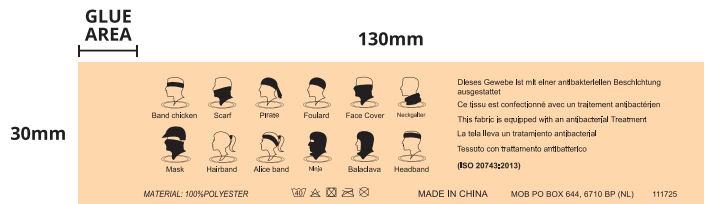

ANTIBACTERIAL POLYBAG INSERT BACK

FRONT

BACK

OPTIONAL - PAPER WRAPPING „B“ (SCALE 4:1)

OPTIONAL - PAPER WRAPPING „B“ FOR ANTIBACTERIAL TREATMENT VERSION (SCALE 4:1)

LEGEND:

- BLEED AREA
- FINISHED COMPONENT
- SAFE PRINT AREA