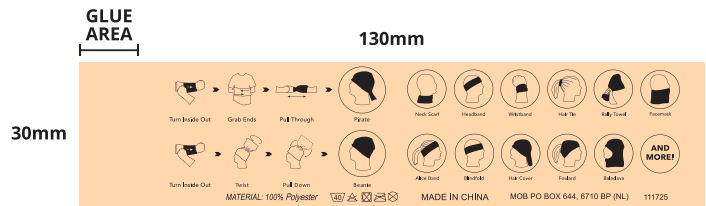

ML3003

POLYESTER MULTI SCARF

Fabric: Polyester
 Grammage: 140 gsm
 Item size: 50 x 25 cm
 Technique: Sublimation

SCALE 1:1

SCALE 1:1

POLYESTER - STANDARD COLOUR

POLYBAG

ANTIBACTERIAL POLYBAG INSERT FRONT

ANTIBACTERIAL POLYBAG INSERT BACK

FRONT

BACK

OPTIONAL - PAPER WRAPPING „B“ (SCALE 4:1)

OPTIONAL - PAPER WRAPPING „B“ FOR ANTIBACTERIAL TREATMENT VERSION (SCALE 4:1)

LEGEND:

- BLEED AREA
- FINISHED COMPONENT
- SAFE PRINT AREA