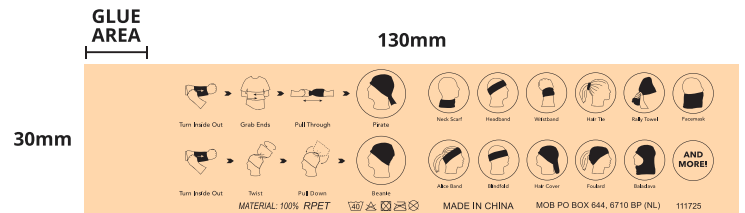

ML3133

RPET MULTI SCARF WITH NOSE PIECE

Fabric: Recycled PET (RPET)
 Grammage: 140 gsm
 Item size: 45 x 25 cm
 Technique: Sublimation

SCALE 1:1

SCALE 1:1

POLYESTER - STANDARD COLOUR

WHITE

POLYBAG

FRONT

BACK

OPTIONAL - PAPER WRAPPING „B“ (SCALE 4:1)

LEGEND:

- BLEED AREA
- FINISHED COMPONENT
- SAFE PRINT AREA