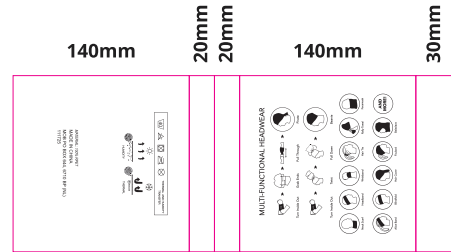

ML3133

RPET MULTI SCARF WITH NOSE PIECE

Fabric: Recycled PET (RPET)
 Grammage: 140 gsm
 Item size: 45 x 25 cm
 Technique: Sublimation

SCALE 1:1

SCALE 1:1

POLYESTER - STANDARD COLOUR

WHITE

POLYBAG

FRONT

BACK

OPTIONAL - PAPER WRAPPING „B“ (SCALE 4:1)

LEGEND:

- BLEED AREA
- FINISHED COMPONENT
- SAFE PRINT AREA