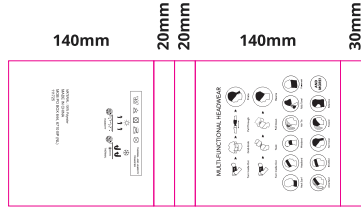

ML3006

POLYESTER MULTI SCARF WITH FLEECE

Fabric: Polyester (scarf)
Polar (fleece)
Grammage: Polyester (140 gsm)
Polar (180 gsm)
Item size: 70 x 25 cm (50 x 25 cm + 25 x 20 cm)

POLYESTER - STANDARD COLOUR

WHITE

POLAR FLEECE - STANDARD COLOURS

WHITE	446 C
BLACK	7508 C
200 C	171 C
109 C	305 C
210 C	7462 C
429 C	356 C
533 C	376 C
219 C	286 C

SCALE 1:1

SCALE 1:1

POLYBAG

ANTIBACTERIAL
POLYBAG INSERT
FRONT

ANTIBACTERIAL
POLYBAG INSERT
BACK

POLYESTER

FLEECE

FRONT

BACK

GLUE
AREA

200mm

30mm