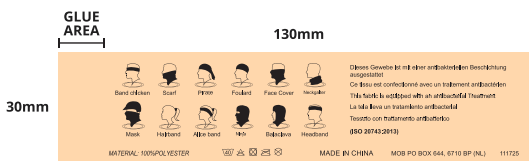

## POLYESTER MULTI SCARF WITH INSIDE FILTER POCKET

Fabric: Polyester  
 Grammage: 140 gsm  
 Item size: 50 x 25 cm  
 Technique: Sublimation

SCALE 1:1

SCALE 1:1

LEGEND:

- BLEED AREA
- FINISHED COMPONENT
- SAFE PRINT AREA
- STITCHING