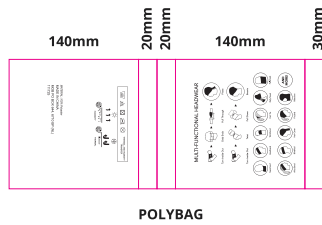

## POLYESTER MULTI SCARF WITH INSIDE FILTER POCKET

Fabric: Polyester  
 Grammage: 140 gsm  
 Item size: 50 x 25 cm  
 Technique: Sublimation

SCALE 1:1

SCALE 1:1

LEGEND:

- BLEED AREA
- FINISHED COMPONENT
- SAFE PRINT AREA
- STITCHING

OPTIONAL - PAPER WRAPPING „B“ FOR ANTIBACTERIAL TREATMENT VERSION (SCALE 4:1)