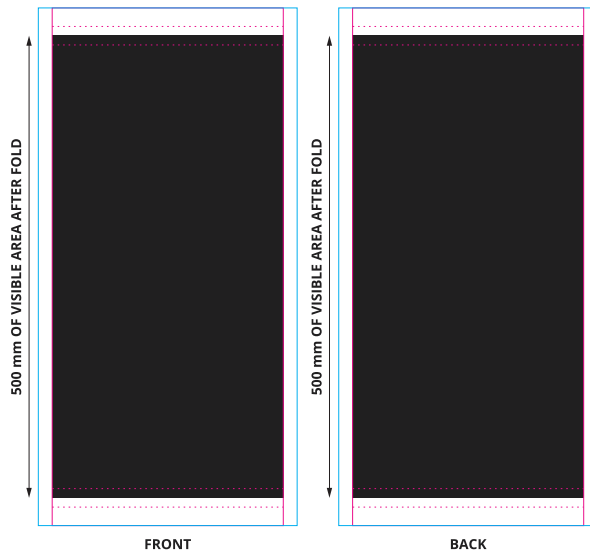

## POLYESTER MULTI SCARF WITH INSIDE FILTER POCKET

Fabric: Polyester  
 Grammage: 140 gsm  
 Item size: 50 x 25 cm  
 Technique: Sublimation

SCALE 1:1

SCALE 1:1

LEGEND:

- BLEED AREA
- FINISHED COMPONENT
- SAFE PRINT AREA
- STITCHING

OPTIONAL - PAPER WRAPPING „B“ FOR ANTIBACTERIAL TREATMENT VERSION (SCALE 4:1)