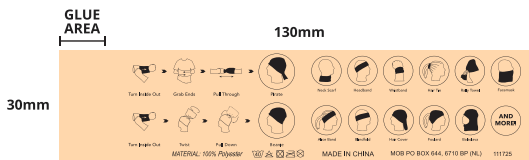

## POLYESTER MULTI SCARF WITH INSIDE FILTER POCKET

Fabric: Polyester  
 Grammage: 140 gsm  
 Item size: 50 x 25 cm  
 Technique: Sublimation

SCALE 1:1

SCALE 1:1

LEGEND:

- BLEED AREA
- FINISHED COMPONENT
- SAFE PRINT AREA
- STITCHING