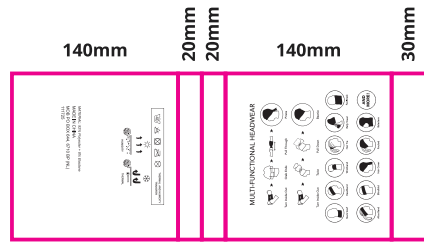

ML3203

LYCRA MULTI SCARF

Fabric: Lycra
 Item size: 50 x 23 cm
 Technique: Sublimation

SCALE 1:1

SCALE 1:1

POLYBAG

LYCRA - STANDARD COLOUR

FRONT

BACK

GLUE AREA

130mm

30mm

OPTIONAL - PAPER WRAPPING „B“ (SCALE 4:1)

LEGEND:

- BLEED AREA
- FINISHED COMPONENT
- SAFE PRINT AREA