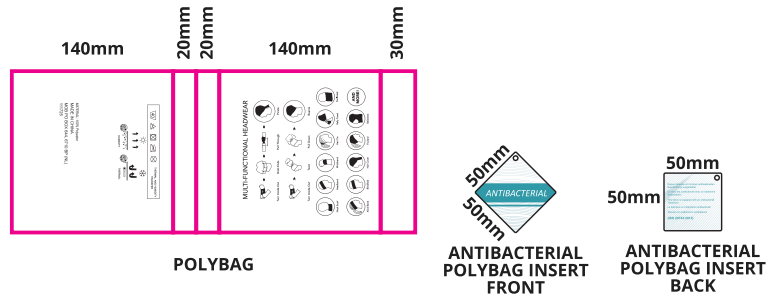

## POLYESTER HEADBAND

Fabric: Polyester  
 Grammage: 140 gsm  
 Item size: 25 x 12 cm  
 Technique: Sublimation

SCALE 1:1

SCALE 1:1

### POLYESTER - STANDARD COLOUR

### LEGEND:

- BLEED AREA
- FINISHED COMPONENT
- - - - - SAFE PRINT AREA