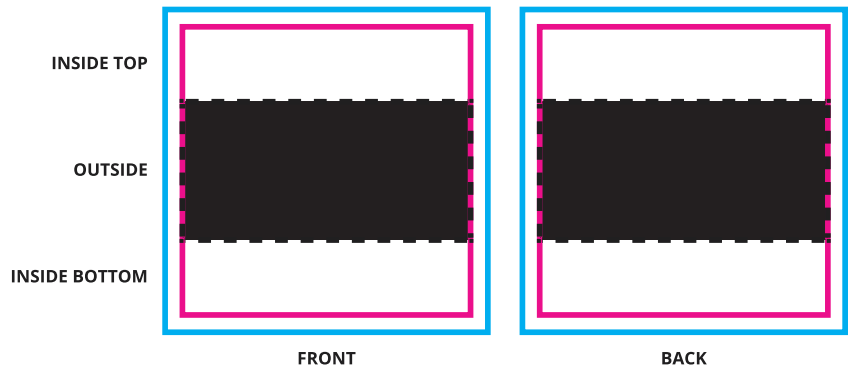

MH3001

POLYESTER HEADBAND

Fabric: Polyester
Grammage: 140 gsm
Item size: 25 x 12 cm
Technique: Sublimation

SCALE 1:1

SCALE 1:1

POLYESTER - STANDARD COLOUR

LEGEND:

- BLEED AREA
- FINISHED COMPONENT
- - - - - SAFE PRINT AREA