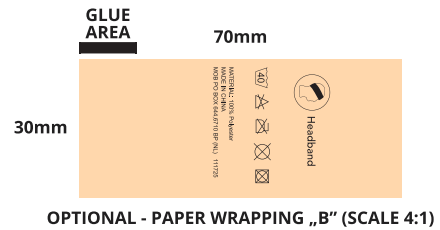

MH3001

POLYESTER HEADBAND

Fabric: Polyester
Grammage: 140 gsm
Item size: 25 x 12 cm
Technique: Sublimation

SCALE 1:1

SCALE 1:1

POLYESTER - STANDARD COLOUR

LEGEND:

- BLEED AREA
- FINISHED COMPONENT
- - - - - SAFE PRINT AREA