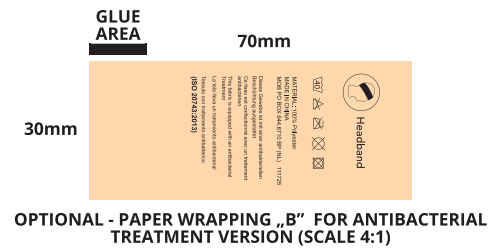

MH3001

POLYESTER HEADBAND

Fabric: Polyester
Grammage: 140 gsm
Item size: 25 x 12 cm
Technique: Sublimation

SCALE 1:1

SCALE 1:1

POLYESTER - STANDARD COLOUR

LEGEND:

- BLEED AREA
- FINISHED COMPONENT
- - - - - SAFE PRINT AREA