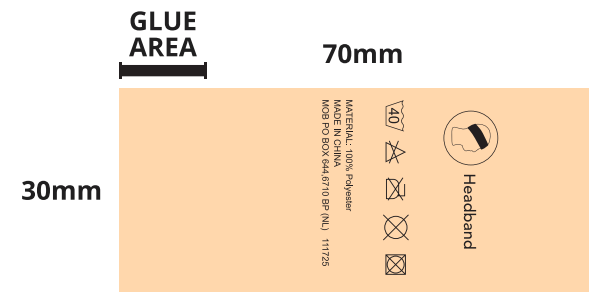

MH3002

THIN HEADBAND

Fabric: Polyester with silicone band inside
 Item size: 1,3 x 52 cm
 Technique: Sublimation (only on front)

SCALE 1:1

SCALE 1:1

POLYESTER - STANDARD COLOUR

LEGEND:

- BLEED AREA
- FINISHED COMPONENT
- - - - - SAFE PRINT AREA

FRONT

OPTIONAL - PAPER WRAPPING „B” (SCALE 4:1)