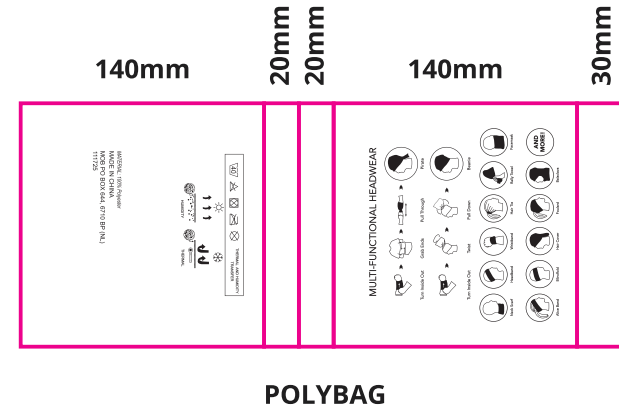

MH3002

THIN HEADBAND

Fabric: Polyester with silicone band inside
 Item size: 1,3 x 52 cm
 Technique: Sublimation (only on front)

SCALE 1:1

SCALE 1:1

POLYESTER - STANDARD COLOUR

LEGEND:

- BLEED AREA
- FINISHED COMPONENT
- - - - - SAFE PRINT AREA

FRONT

OPTIONAL - PAPER WRAPPING „B” (SCALE 4:1)