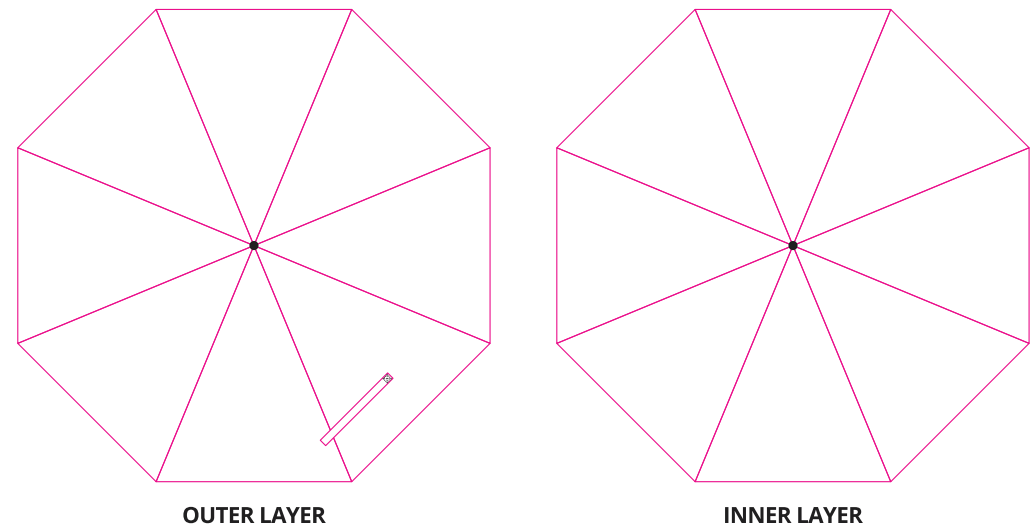

MO8776

23" WINDPROOF PREMIUM UMBRELLA

Fabric: 190T pongee / 190T RPET
Item size: 23" (Ø 102 cm)
Technique: Sublimation / Silkscreen

190T PONGEE - STANDARD COLOURS

	WHITE		7685 C
	BLACK		186 C
	539 C		

190T RPET - STANDARD COLOUR

	WHITE		BLACK
---	-------	---	-------

SCALE 1:1

SCALE 1:1

STRAP 2:1

THE EXACT LENGHT DEPENDS
ON MODEL

ATTENTION:
LOGO ON THE STRAP
MUST BE VISIBLE AFTER FOLD