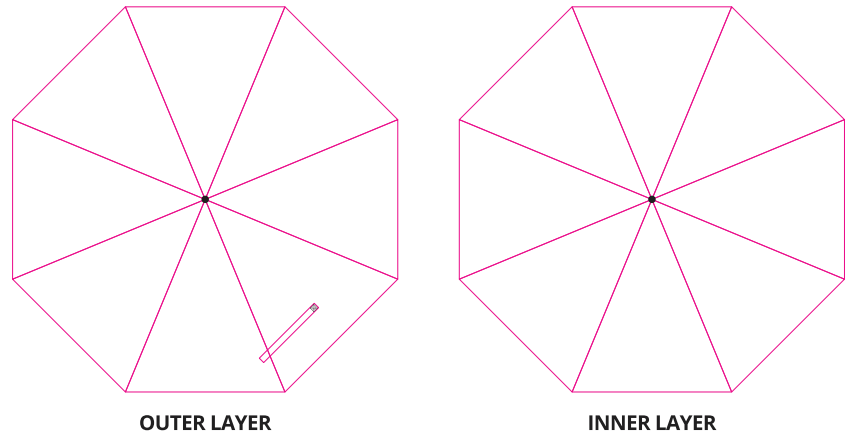

## 21" 3 FOLD UMBRELLA WITH WOODEN HANDLE WITH STRAP

Fabric: 190T pongee / 190T RPET  
 Item size: 21" (Ø 95 cm)  
 Technique: Sublimation / Silkscreen

SCALE 1:1

SCALE 1:1

OUTER LAYER

INNER LAYER