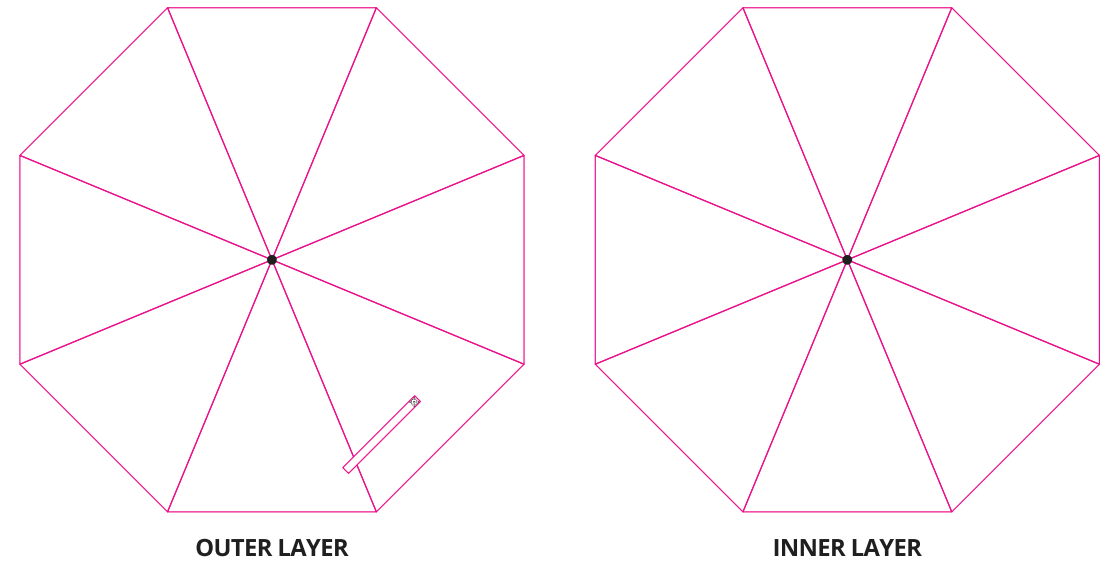

MU3002

23" WINDPROOF UMBRELLA

Fabric: 190T pongee / 190TRPET
Item size: 23" (Ø 102 cm)
Technique: Sublimation / Silkscreen

SCALE 1:1

SCALE 1:1

190T PONGEE - STANDARD COLOURS

	WHITE		7685 C
	BLACK		186 C
	539 C		

190T RPET - STANDARD COLOUR

	WHITE		BLACK
--	-------	---	-------

OUTER LAYER

INNER LAYER

ATTENTION:
LOGO ON THE STRAP
MUST BE VISIBLE AFTER FOLD