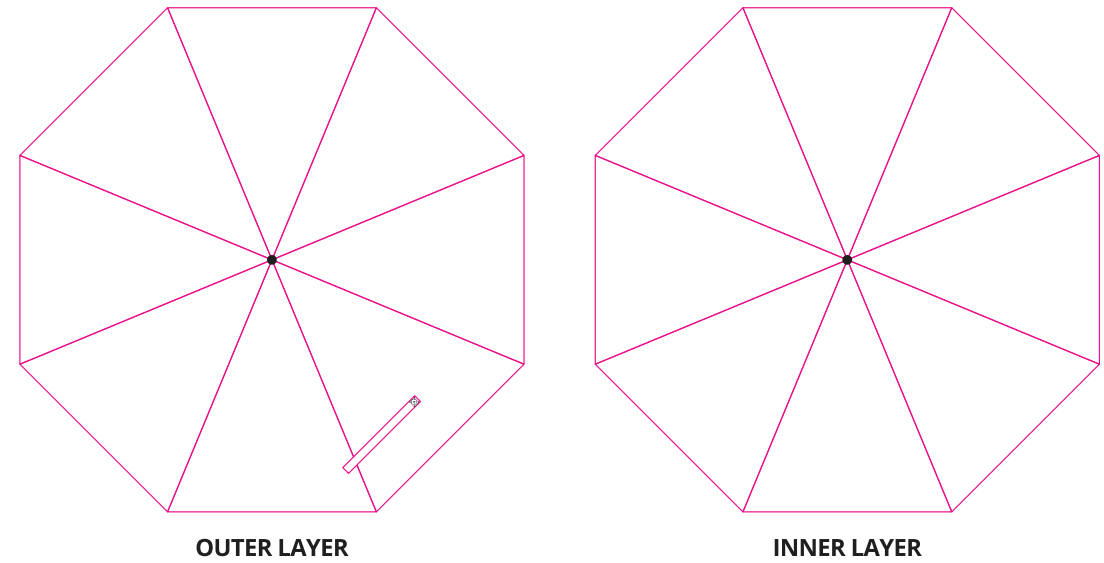

MU3004

23" FIBERGLASS FRAME, WINDPROOF UMBRELLA

Fabric: 190T pongee / 190TRPET
Item size: 23" (Ø 102 cm)
Technique: Sublimation / Silkscreen

SCALE 1:1

SCALE 1:1

190T PONGEE - STANDARD COLOURS

	WHITE		7685 C
	BLACK		186 C
	539 C		

190T RPET - STANDARD COLOUR

	WHITE		BLACK
--	-------	---	-------

ATTENTION:
LOGO ON THE STRAP
MUST BE VISIBLE AFTER FOLD