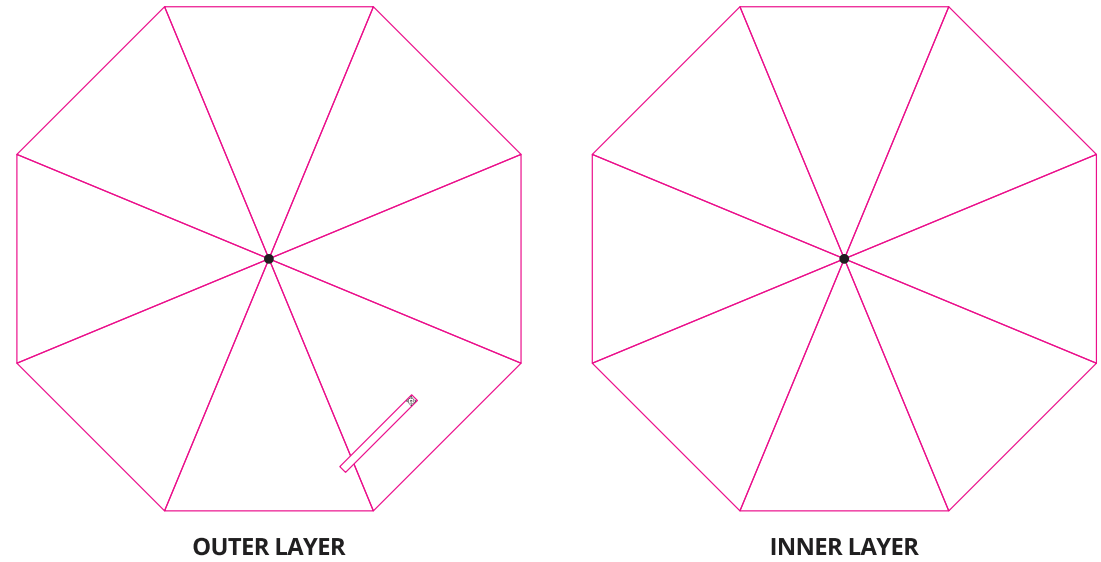

MU7008

27" WINDPROOF UMBRELLA

Fabric: 190T pongee / 190T RPET
Item size: 27" (Ø 122 cm)
Technique: Sublimation / Silkscreen

SCALE 1:1

SCALE 1:1

190T PONGEE - STANDARD COLOURS

190T RPET - STANDARD COLOUR

STRAP 2:1

THE EXACT LENGTH DEPENDS ON MODEL

ATTENTION:
LOGO ON THE STRAP
MUST BE VISIBLE AFTER FOLD