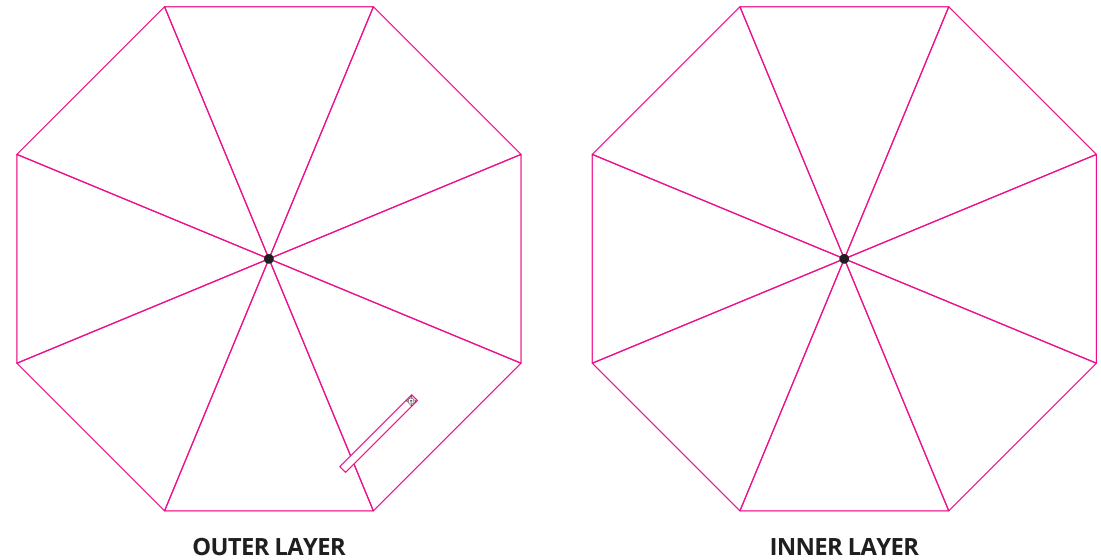

MU9001

30" GOLF UMBRELLA

Fabric: 190T pongee / 190T RPET
Item size: 30" (Ø 132 cm)
Technique: Sublimation / Silkscreen

SCALE 1:1

SCALE 1:1

190T PONGEE - STANDARD COLOURS

190T RPET - STANDARD COLOUR

STRAP 2:1

THE EXACT LENGTH DEPENDS ON MODEL

ATTENTION:
LOGO ON THE STRAP
MUST BE VISIBLE AFTER FOLD